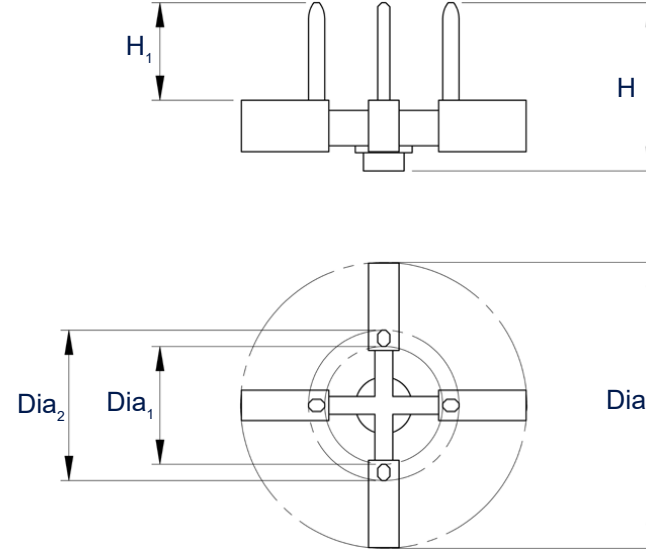

Elmasonic Accessories - Modular basket system

Elma Pin Set

Dimension definition

Elma Pin 0509 & 0158

Elma Pin 0767

Elma Pin 0613 & 0614

Elma Pin 0741 & 0772

Elma Pin 0021R & 0001R

The drawings are meant as a visualization aid and are not true to scale.

Technical specifications serve as orientation values and are subject to tolerances due to production and manufacturing. Proper operation can only be guaranteed when using original Elma Devices.

dimension definition

	Bottom comb	Side comb
Order number	1125217	1125218
List price	60,00 €	60,00 €
Ext. dimension W / D / H (mm)	105 / 10 / 35	150 / 10 / 45
Weight per silicone holder (g)	35	71
		

All prices ex works, excluding packaging.