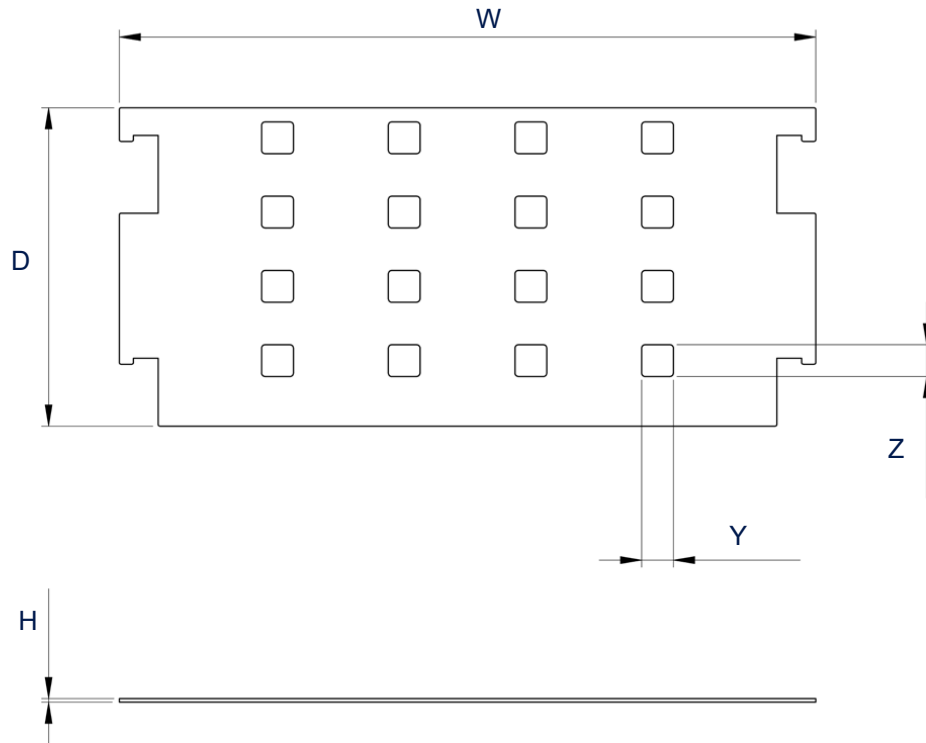

* Can only be mounted with the corresponding partition set M, L low and L high

All prices ex works, excluding packaging.

Technical specifications serve as orientation values and are subject to tolerances due to production and manufacturing. Proper operation can only be guaranteed when using original Elma devices.

Elmasonic Accessories - Modular basket system

Dividing wall set

Dimension definition

Example of application

Basket size 300 with 2x Dividing wall set L high + 1x Dividing wall set S high

Basket size 30 with 1x Dividing wall set S low