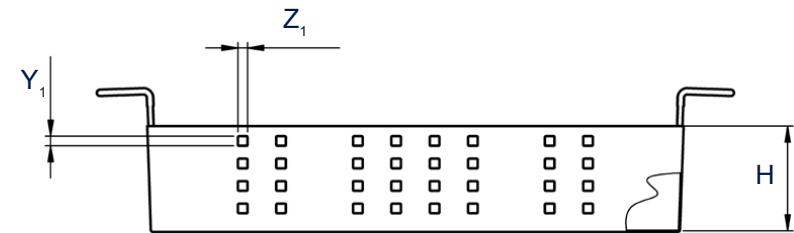

All prices ex works, excluding packaging.

Technical specifications serve as orientation values and are subject to tolerances due to production and manufacturing. Proper operation can only be guaranteed when using original Elma devices.

Elmasonic Accessories - Modular basket system

Modular basket

Dimension definition

150 200, 500, 900

The drawings are meant as a visualization aid and are not true to scale.

Technical specifications serve as orientation values and are subject to tolerances due to production and manufacturing. Proper operation can only be guaranteed when using original Elma devices.

Elmasonic Accessories - Modular basket system

Level set

- Level made of stainless steel
- for horizontal division of the modular basket
- Product contents Level set:
 - Level size S and M: 1x Level + 5x Silicone holder per set
 - Level size L and XL: 1x Level + 10x Silicone holder per set
- maximum one horizontal division per modular basket allowed
- the level can be used at different heights
- autoclavable
- Bayonet holes in the bottom for mounting holders (e.g. Elma Pin, silicone holder bottom comb)