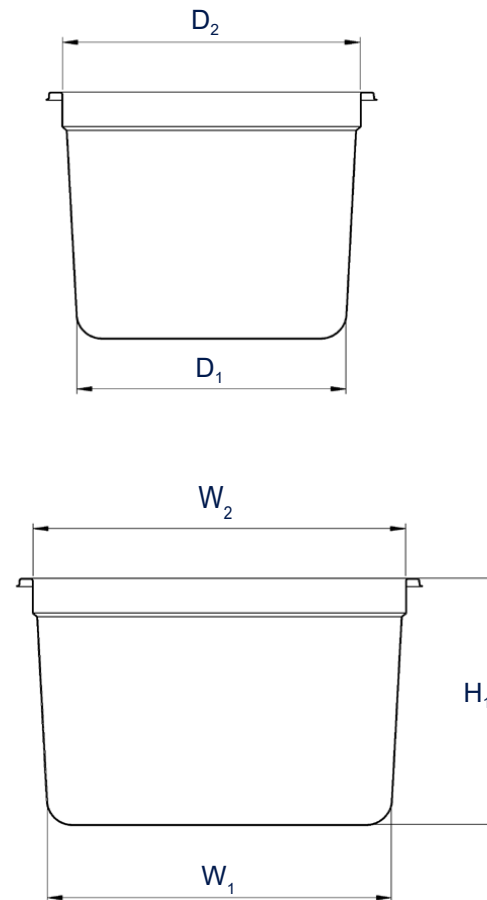

Tank internal dimensions