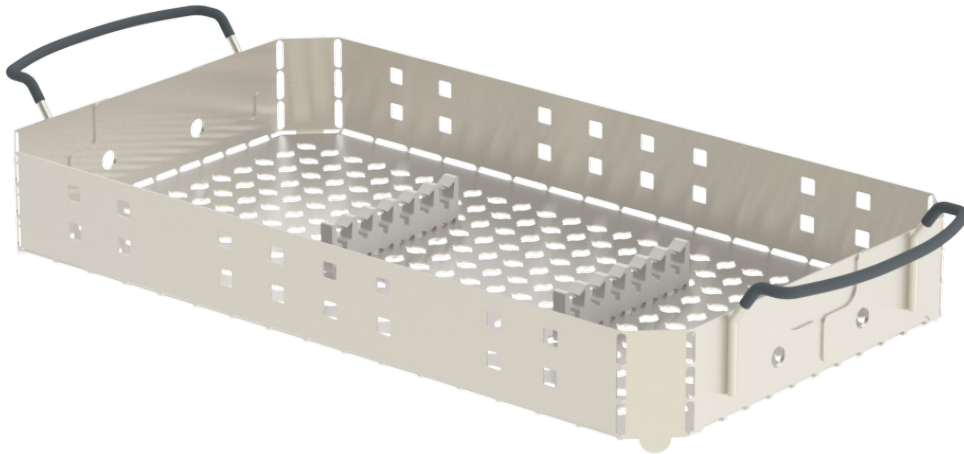

Elmasonic Accessories - Modular basket system

Modular basket

Dimension definition

150 200, 500, 900

The drawings are meant as a visualization aid and are not true to scale.

Technical specifications serve as orientation values and are subject to tolerances due to production and manufacturing. Proper operation can only be guaranteed when using original Elma devices.

Dividing wall set

- Dividing wall made of stainless steel
- for vertical division of the modular basket
- Product contents Dividing wall set: 2x Dividing wall + 10x Silicone holder per set
- autoclavable
- Square openings in the side walls for mounting silicone holders

dimension definition

	Bottom comb	Side comb
Order number	1125217	1125218
List price	60,00 €	60,00 €
Ext. dimension W / D / H (mm)	105 / 10 / 35	150 / 10 / 45
Weight per silicone holder (g)	35	71
		

All prices ex works, excluding packaging.

Elmasonic Accessories - Modular basket system

Silicone holder set (Bottom comb / Side comb)

Example of application

Basket size 150 with 2x Bottom comb

Basket size 60 with 1x Side comb

The drawings are meant as a visualization aid and are not true to scale.