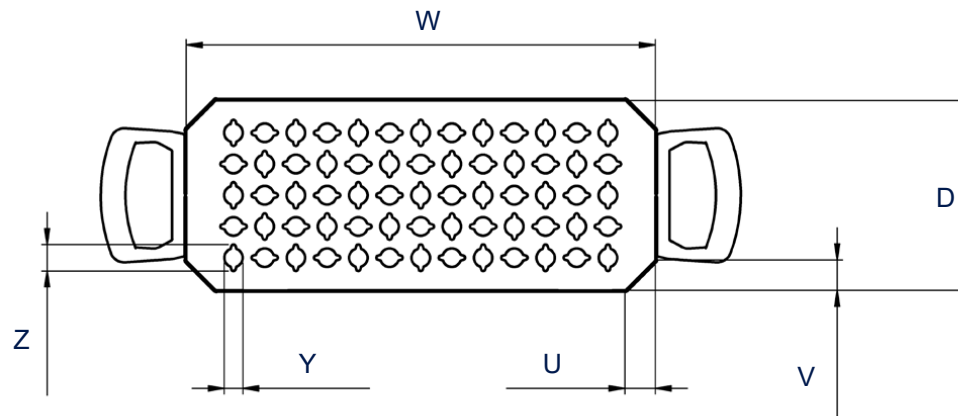

Elmasonic Accessories - Modular basket system

Modular basket

Dimension definition

The drawings are meant as a visualization aid and are not true to scale.

Technical specifications serve as orientation values and are subject to tolerances due to production and manufacturing. Proper operation can only be guaranteed when using original Elma devices.