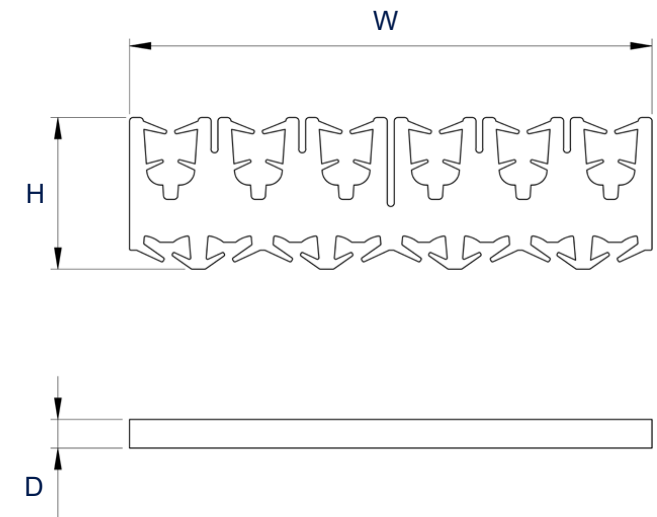

Elmasonic Accessories - Modular basket system

Modular basket

Dimension definition

150 200, 500, 900

The drawings are meant as a visualization aid and are not true to scale.

Technical specifications serve as orientation values and are subject to tolerances due to production and manufacturing. Proper operation can only be guaranteed when using original Elma devices.

Elmasonic Accessories - Modular basket system

Silicone holder set (Bottom comb / Side comb)

- for holding various instruments, containers (e.g. flasks) and workpieces
- Scope of delivery silicone holder set bottom comb: 10x silicone holder bottom comb each per set
- Scope of delivery silicone holder set side comb: 5x silicone holder side comb each per set
- Color: White

dimension definition

	Bottom comb	Side comb
Order number	1125217	1125218
List price	60,00 €	60,00 €
Ext. dimension W / D / H (mm)	105 / 10 / 35	150 / 10 / 45
Weight per silicone holder (g)	35	71
		

All prices ex works, excluding packaging.