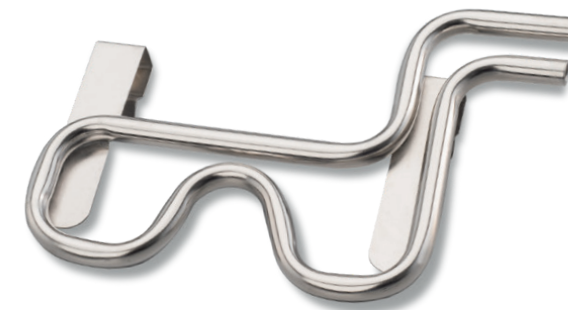

Elmasonic Accessories - Practicals

Cooling coil

- made of stainless steel
- for connection to a closed-circuit recirculating chiller (cryostat)
- for reducing or stabilising the process temperature in the ultrasonic bath
- use of several cooling coils in combination is possible
- optimal for thermostable processes

	40	70	150	60	80	100	120	130	180	300
Order number	1038735			1037515						
List price	250,00 €			250,00 €						
External dimensions W / D / H (mm)	180 / 25 / 130			200 / 25 / 175						
Outer diameter Dia (mm)	10									
Suitable for	40	70	150	60	80	100	120	130	180	300
• Elmasonic Easy	•			•		•	•		•	•
• Elmasonic Med				•		•	•		•	•
• Elmasonic Select	•		•	•	•	•	•		•	•
• Elmasonic S	•	•	•	•	•	•	•	•	•	•
• Elmasonic P		•		•			•		•	•