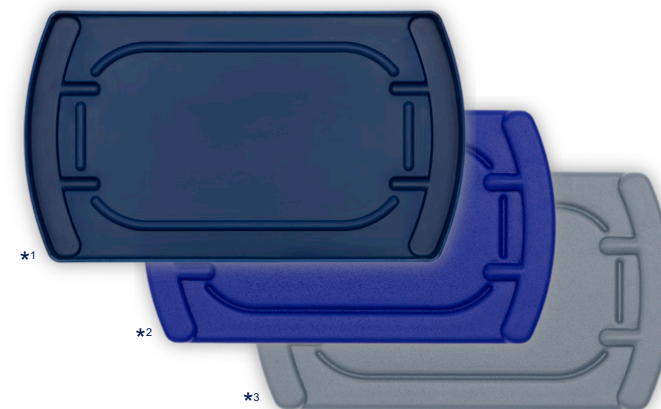

Elmasonic Accessories - Covers

Plastic cover

- available in colors:
  - Standard: cobalt blue (RAL 5013)*¹
  - more colors: ultramarine blue (RAL 5002)*² and silver grey (RAL 7001)*³
- reduce the noise of the ultrasonic cleaning
- save energy and costs by collecting and recirculating evaporating water from the ultrasonic bath
- serve upside down as a drip tray for the basket and cleaned parts

	10	15	20	30	40	60	70	80	100	120	150	300	180	200
Order number cobalt blue (RAL 5013)*¹				1101126		1101129		1110200	1101133		1101135		1101141	1106428
Order number ultramarine blue (RAL 5002)*²	1003278	1003280		1003281		1003282		1003283	1003285		1003287		1003286	--
Order number silver grey (RAL 7001)*³	1071693	1071694		1071695		1071696		1110202	1071697		1071699		1071698	--
List price	14,50 €	20,00 €		23,00 €		28,00 €		37,00 €	37,00 €		45,50 €		39,00 €	52,00 €
Ext. dimensions W / D / H (mm)	235 / 115 / 20	220 / 175 / 20		305 / 175 / 20		270 / 190 / 20		570 / 170 / 20	380 / 280 / 20		575 / 335 / 20		405 / 340 / 20	600 / 365 / 20
Suitable for	10	15	20	30	40	60	70	80	100	120	150	300	180	200
• Elmasonic Easy	•		•	•		•			•	•		•	•	
• Elmasonic Med				•		•			•	•		•	•	•
• Elmasonic Select				•	•	•		•	•	•	•	•	•	
• Elmasonic S	•	•		•	•	•		•	•	•	•	•	•	
• Elmasonic P				•		•	•		•	•		•	•	

All prices ex works, excluding packaging.

Technical specifications serve as orientation values and are subject to tolerances due to production and manufacturing. Proper operation can only be guaranteed when using original Elma devices.