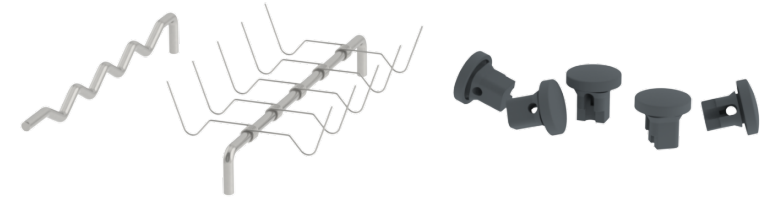

Elmasonic Accessories - Modular basket system

Dividing wall set

Dimension definition

Example of application

Basket size 300 with 2x Dividing wall set L high + 1x Dividing wall set S high

Basket size 30 with 1x Dividing wall set S low

Elmasonic Accessories - Modular basket system

Holder set

- made of stainless steel
- Holder hooks Rilsan-coated
- Holder hooks with 10 hooks
- Holder hooks for holding e.g. jewelry and watch parts
- Holder shaft with 4 shaft
- Holder shaft for holding e.g. Impression tray
- Product contents Holder set: 1x Holder shaft, 1x Holder hooks, 5x Silicone holder per set
- from device size 100, partitions are required for mounting the brackets