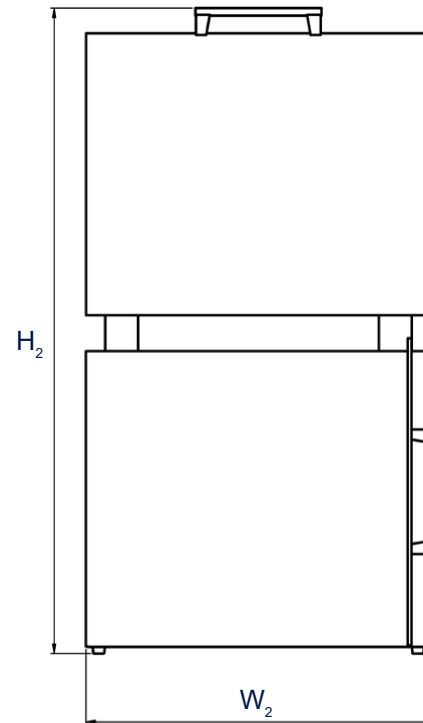

External dimensions
(Cover and door opened)