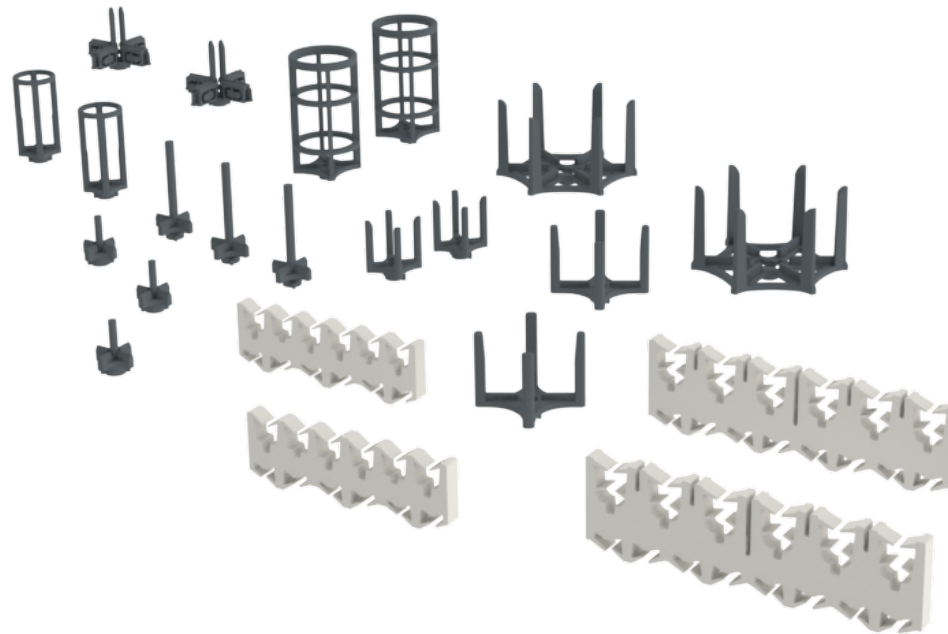

Elmasonic Accessories - Modular basket system

Elma starter Kit

- Product contents Elma starter Kit: 3x each Elma Pin 0741 and 0772 per Kit
  2x each Elma Pin 0509, 0158, 0767, 0613+0614, 0021R and 0001R per Kit
  2x silicone holder side comb and bottom comb each per Kit
- for further features on the individual Elma pins and silicone holders, see page 9 onwards

	Elma starter Kit
Order number	1124042
List price	50,00 €

All prices ex works, excluding packaging.

The drawings are meant as a visualization aid and are not true to scale.

Technical specifications serve as orientation values and are subject to tolerances due to production and manufacturing. Proper operation can only be guaranteed when using original Elma Devices.