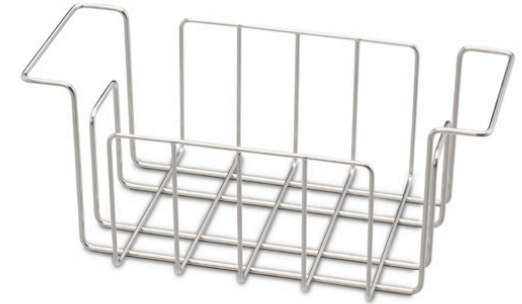

Holding clamps for Erlenmeyer flasks

Example of application

The parts shown are for illustration purposes only and are not included in the scope of delivery.

Technical specifications serve as orientation values and are subject to tolerances due to production and manufacturing. Proper operation can only be guaranteed when using original Elma devices.

Elmasonic Accessories - Holders and Product Carriers

Dental-Tray holder

- made of stainless steel
- Holders for several dental trays 1 / 2 DIN and 3 / 4 DIN

Dimension definition

	180
Order number	1104306
List price	170,00 €
Ext. dimensions W / D / H (mm)	385 / 225 / 165
Int. dimensions W ₁ / D ₁ / H ₁ (mm)	280 / 205 / 105
Suitable for	
• Elmasonic Med	•