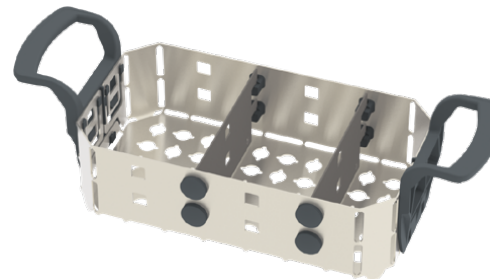

Dividing wall set

- Dividing wall made of stainless steel
- for vertical division of the modular basket
- Product contents Dividing wall set: 2x Dividing wall + 10x Silicone holder per set
- autoclavable
- Square openings in the side walls for mounting silicone holders

* Can only be mounted with the corresponding partition set M, L low and L high

All prices ex works, excluding packaging.

Technical specifications serve as orientation values and are subject to tolerances due to production and manufacturing. Proper operation can only be guaranteed when using original Elma devices.

Elmasonic Accessories - Modular basket system

Dividing wall set

Dimension definition

Example of application

Basket size 300 with 2x Dividing wall set L high + 1x Dividing wall set S high

Basket size 30 with 1x Dividing wall set S low

Elmasonic Accessories - Modular basket system

Holder set

- made of stainless steel
- Holder hooks Rilsan-coated
- Holder hooks with 10 hooks
- Holder hooks for holding e.g. jewelry and watch parts
- Holder shaft with 4 shaft
- Holder shaft for holding e.g. Impression tray
- Product contents Holder set: 1x Holder shaft, 1x Holder hooks, 5x Silicone holder per set
- from device size 100, partitions are required for mounting the brackets