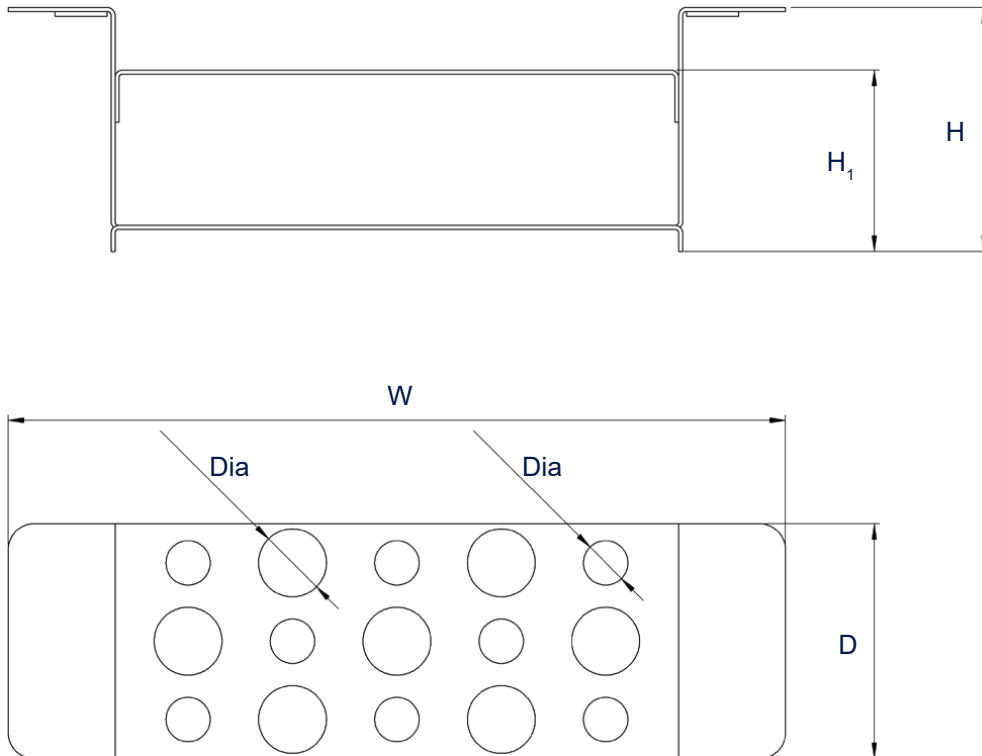

Elmasonic Accessories - Holders and product carriers

Test tube holder

Dimension definition