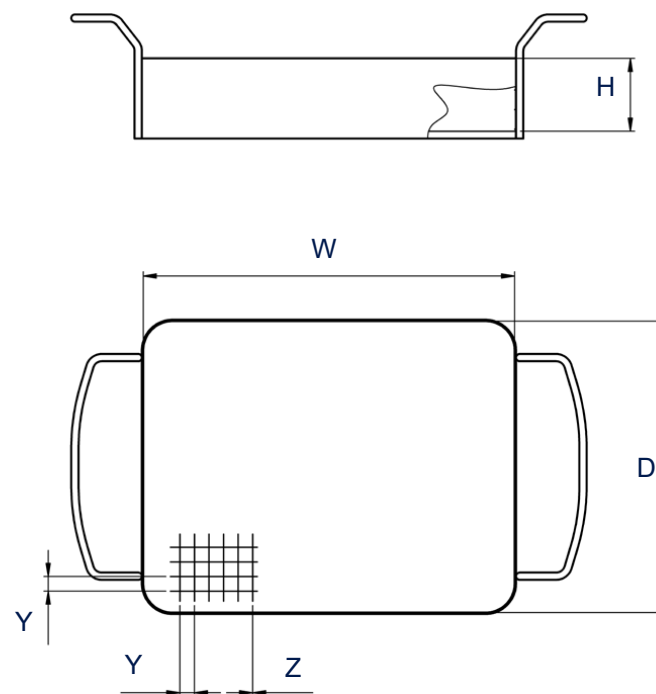

Elmasonic Accessories - Modular basket system

Basket for small parts

Dimension definition

Baskets

Covers

The drawings are meant as a visualization aid and are not true to scale.

Technical specifications serve as orientation values and are subject to tolerances due to production and manufacturing. Proper operation can only be guaranteed when using original Elma devices.

Elmasonic Accessories - Baskets

Basket

- made of stainless steel and with Rilsan-coated handles

	70	100 medium	120 medium	100 flat	120 flat
Order number	1004247	1071801		1077166	
List price	168,00 €	190,00 €		165,00 €	
Basket int. dim. W / D / H (mm)	465 / 105 / 50	255 / 200 / 45		255 / 200 / 25	
Mesh size Y x Z (mm) / Hole diameter Dia (mm)	9 x 1				
Loading weight max. (kg)	5,0	6,0			
Suitable for	70	100 medium	120 medium	100 flat	120 flat
• Elmasonic Easy		•	•	•	•
• Elmasonic Med		•	•	•	•
• Elmasonic Select		•	•	•	•
• Elmasonic S		•	•	•	•
• Elmasonic P	•		•		•
• Elma Dry			•		•

Dimension definition

Basket internal dimensions

All prices ex works, excluding packaging.

Technical specifications serve as orientation values and are subject to tolerances due to production and manufacturing. Proper operation can only be guaranteed when using original Elma devices.