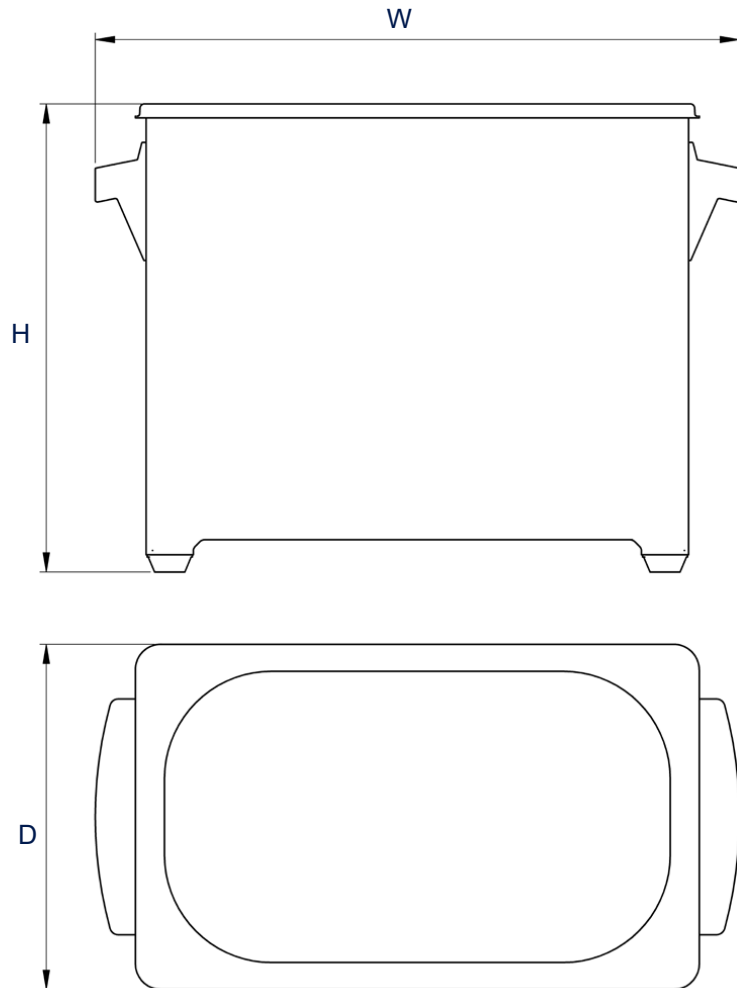

Elmasonic Accessory - Elma Sink

Rinsing device

Dimension definition

Device ext. dimensions

Tank int. dimensions

V_a : recommended operating capacity of the cleaning tank
(The actual operating capacity depends on the load.)