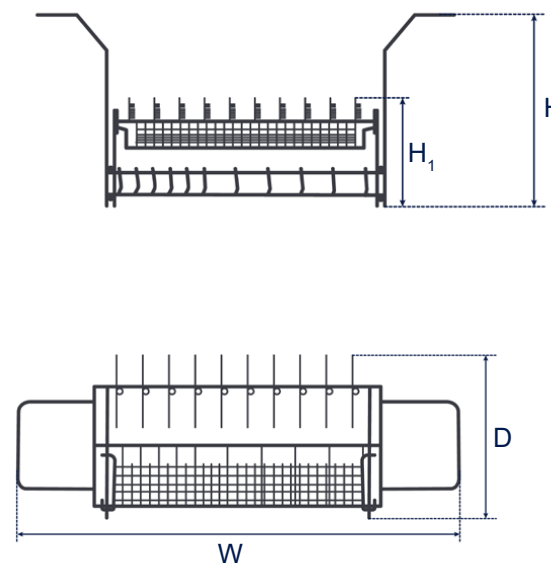

Dimension definition

All prices ex works, excluding packaging.

The drawings are meant as a visualization aid and are not true to scale.

Technical specifications serve as orientation values and are subject to tolerances due to production and manufacturing. Proper operation can only be guaranteed when using original Elma accessories.