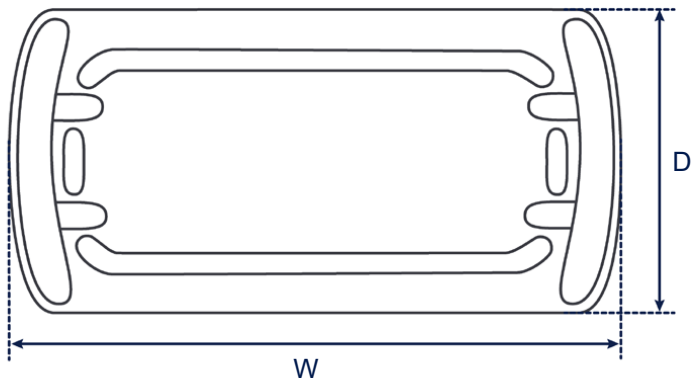

Elmasonic Accessories - Covers

Plastic cover

Dimension definition

The drawings are merely included as a visualization aid and are not true to scale.

Technical specifications serve as orientation values and are subject to tolerances due to production and manufacturing. Proper operation can only be guaranteed when using original Elma devices.