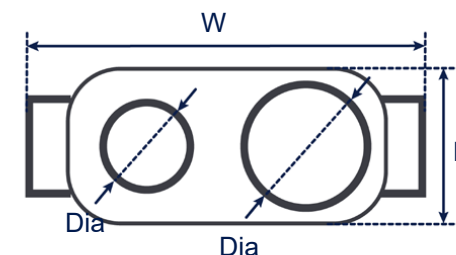

Dimension definition

Insert cover

Rubber ring

All prices ex works, excluding packaging.

The drawings are meant as a visualization aid and are not true to scale.

Technical specifications serve as orientation values and are subject to tolerances due to production and manufacturing. Proper operation can only be guaranteed when using original Elma accessories.