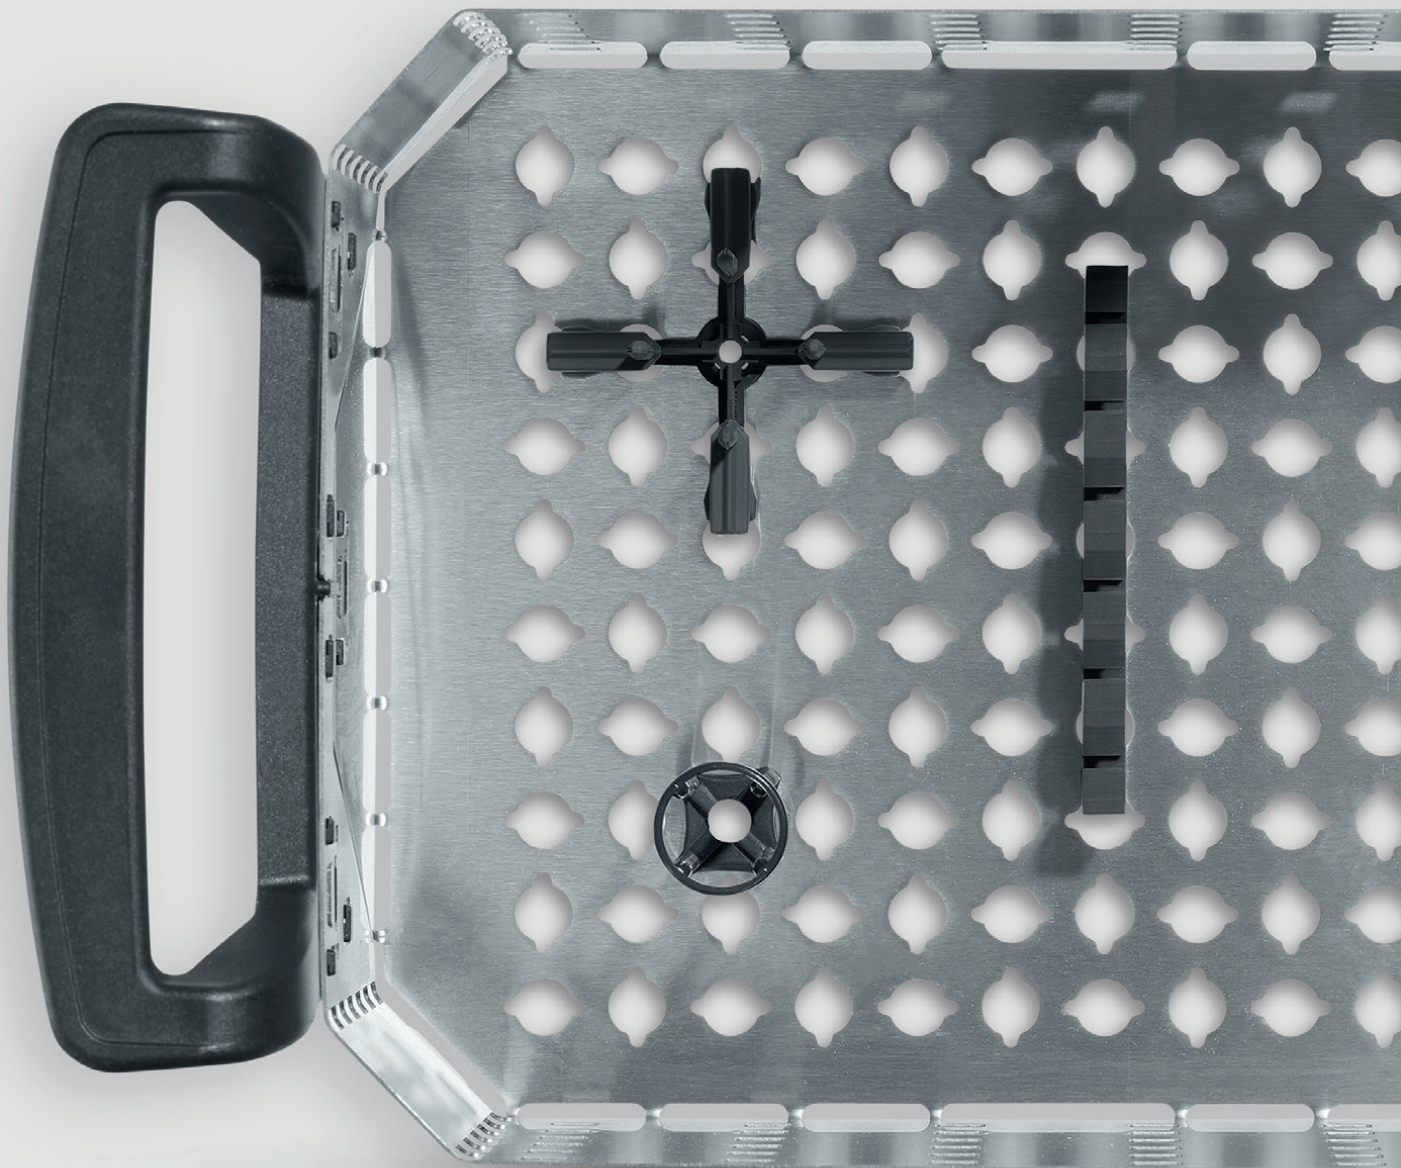

Elmasonic Table top devices Accessories

Product Information and Prices

Contents

- Modular basket system	3
Modular basket	3
Level set	7
Dividing wall set	9
Holder set	11
Silicone holder set	13
Elma starter Kit	14
Elma Pin Set	15
Silicone holder set (Bottom comb / Side comb)	17
Basket for small parts	19
- Baskets	21
Basket	21
Stacking basket	22
- Covers	23
Stainless steel cover	23
Plastic cover	25
Noise protection covers	27
- Holders and product carriers	28
Equipment holder for laboratory tubes	28
Equipment holder for sieves	28
Test tube holder	29
Holder for reaction tubes	31
Hooks holder	33
Ring stand	35
Holding clamps for Erlenmeyer flasks	36
Dental-Tray holder	39
- Inserts	41
Acid resistant insert tray	41
BD-Steribox	43
Cleaning cup	44
Cleaning glasses	46
Immersion baskets	54
Hostal tub	56
Silicone mats	58
Small parts holder	60
- Practicals	61
Cooling coil	61
Drain sieve	62
Sieve cleaning module SRH 4 / 200	63
- Elma Mutebox	65
- Elma Sink	68
- Elma Dry	71
Elmasonic Easy R Accessories	75
Plastic cover	75
Plastic cover with hole	76
Basket of goods	77
Laboratory glass holder set	78

Product Information and Prices

Elmasonic Accessories - Modular basket system

Modular basket

- stainless steel with plastic handles (10 - 120 & 180 - 300)
- ergonomic handles
- autoclavable
- Bayonet holes in the bottom for mounting holders (e.g. Elma Pin, silicone holder bottom comb)
- Square openings in the side walls (20 - 300) for mounting silicone holders

Dividing wall set

- Dividing wall made of stainless steel
- for vertical division of the modular basket
- Product contents Dividing wall set: 2x Dividing wall + 10x Silicone holder per set
- autoclavable
- Square openings in the side walls for mounting silicone holders