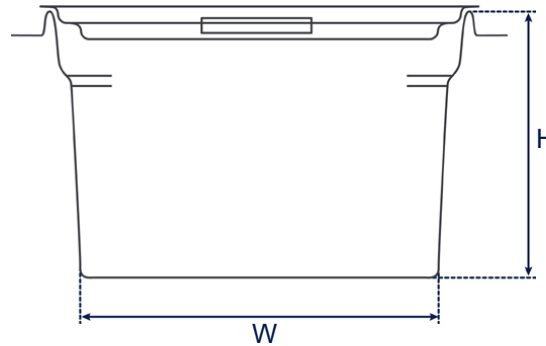

Elmasonic Accessory - Inserts

Acid resistant insert tray

Dimension definition

Tank outer dimensions

Tank internal dimensions

V_a : recommended operating capacity of the cleaning tank
(The actual operating capacity depends on the load.)