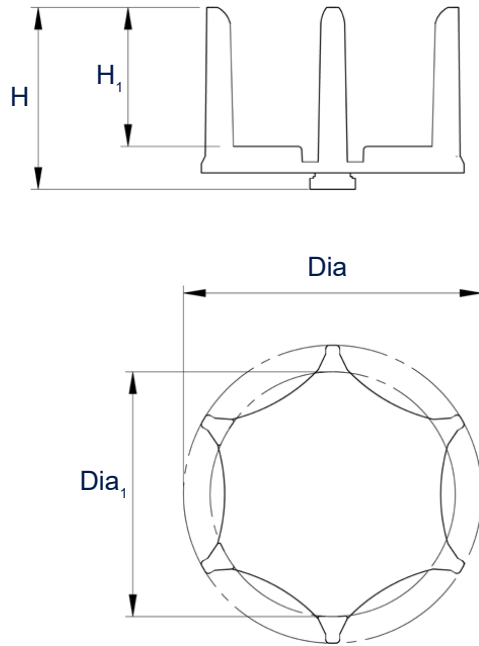

Elmasonic Accessories - Modular basket system

Elma Pin Set

Dimension definition

Elma Pin 0509 & 0158

Elma Pin 0767

Elma Pin 0613 & 0614

Elma Pin 0741 & 0772

Elma Pin 0021R & 0001R

dimension definition

	Bottom comb	Side comb
Order number	1125217	1125218
List price	60,00 €	60,00 €
Ext. dimension W / D / H (mm)	105 / 10 / 35	150 / 10 / 45
Weight per silicone holder (g)	35	71
		

All prices ex works, excluding packaging.