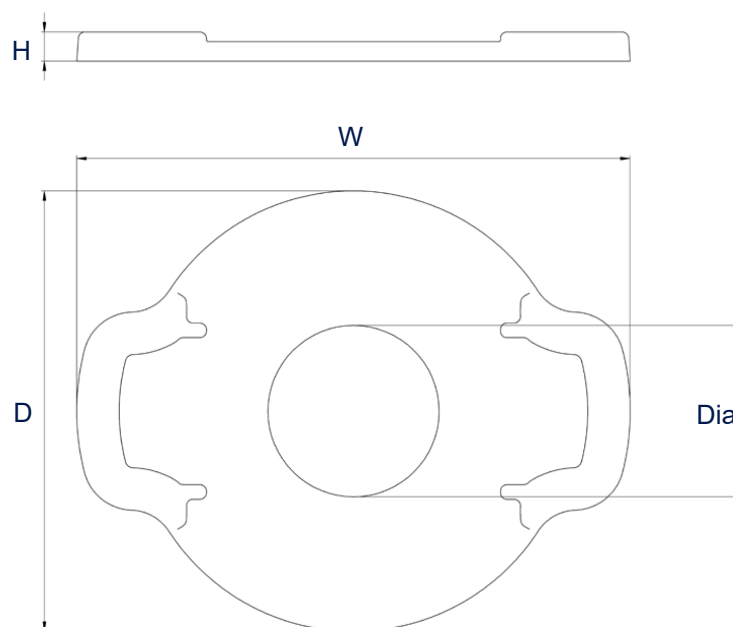

Dimension definition

Examples of application