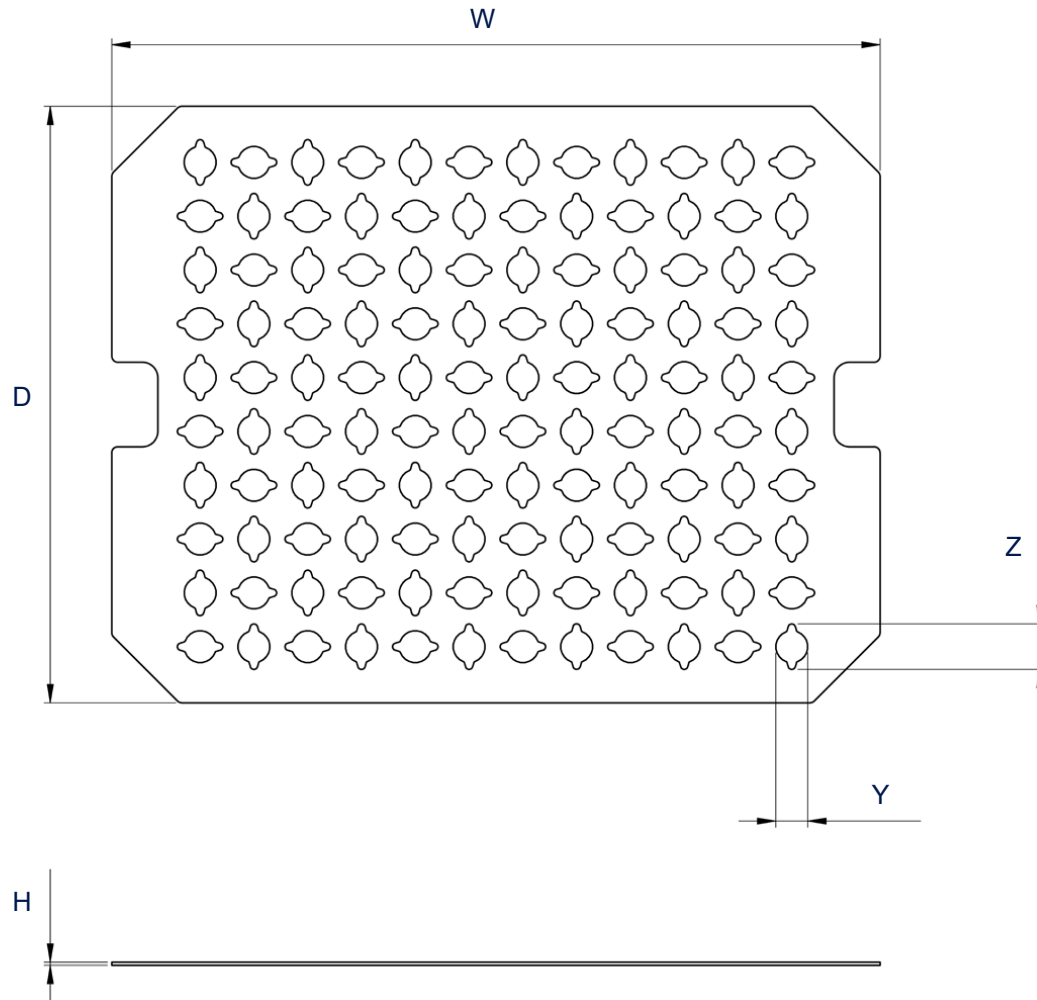

Level size	S	M	L	XL
Suitable for basket size:				
30	1 set			
40	1 set			
60		1 set		
80	2 sets side by side			
100			1 set	
120			1 set	
150			2 sets side by side	
180				1 set
300			2 sets side by side	

Elmasonic Accessories - Modular basket system

Level set

Dimension definition

Example of application

Basket size 60 with Level set size M

Basket size 300 with 2 Level sets size L side by side

The drawings are meant as a visualization aid and are not true to scale.