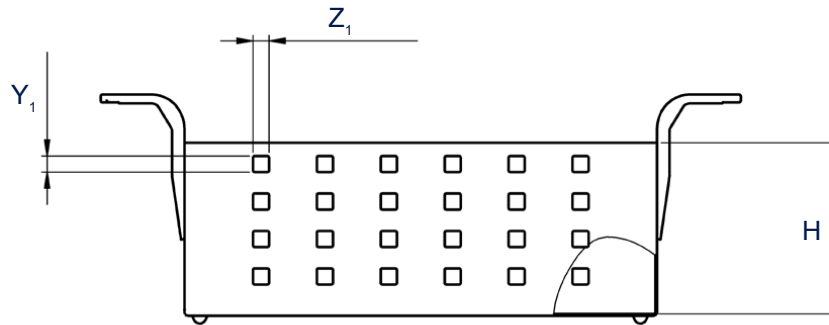

Elmasonic Accessories - Modular basket system

Modular basket

Dimension definition

The drawings are meant as a visualization aid and are not true to scale.

Technical specifications serve as orientation values and are subject to tolerances due to production and manufacturing. Proper operation can only be guaranteed when using original Elma devices.