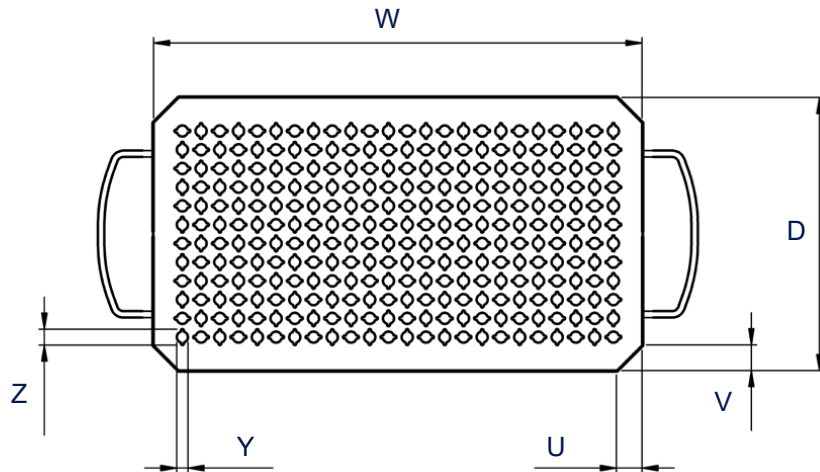

Elmasonic Accessories - Modular basket system

Modular basket

Dimension definition

150 200, 500, 900

The drawings are meant as a visualization aid and are not true to scale.

Technical specifications serve as orientation values and are subject to tolerances due to production and manufacturing. Proper operation can only be guaranteed when using original Elma devices.

Elmasonic Accessories - Modular basket system

Level set

- Level made of stainless steel
- for horizontal division of the modular basket
- Product contents Level set:
 - Level size S and M: 1x Level + 5x Silicone holder per set
 - Level size L and XL: 1x Level + 10x Silicone holder per set
- maximum one horizontal division per modular basket allowed
- the level can be used at different heights
- autoclavable
- Bayonet holes in the bottom for mounting holders (e.g. Elma Pin, silicone holder bottom comb)