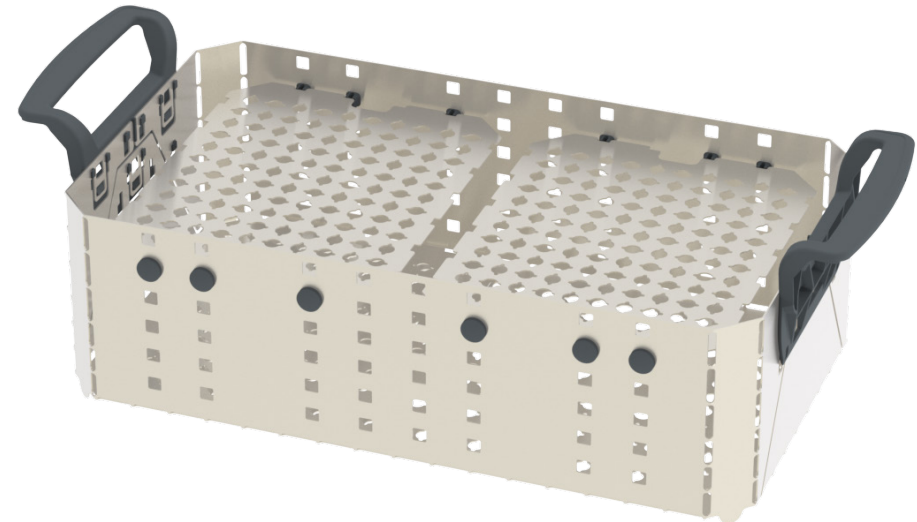

Product Information and Prices

Elmasonic Accessories - Modular basket system

Modular basket

- stainless steel with plastic handles (10 - 120 & 180 - 300)
- ergonomic handles
- autoclavable
- Bayonet holes in the bottom for mounting holders (e.g. Elma Pin, silicone holder bottom comb)
- Square openings in the side walls (20 - 300) for mounting silicone holders

Elmasonic Accessories - Modular basket system

Modular basket

Dimension definition

150 200, 500, 900

The drawings are meant as a visualization aid and are not true to scale.

Technical specifications serve as orientation values and are subject to tolerances due to production and manufacturing. Proper operation can only be guaranteed when using original Elma devices.

Elmasonic Accessories - Modular basket system

Level set

Dimension definition

Example of application

Basket size 60 with Level set size M

Basket size 300 with 2 Level sets size L side by side

The drawings are meant as a visualization aid and are not true to scale.

Dividing wall set

- Dividing wall made of stainless steel
- for vertical division of the modular basket
- Product contents Dividing wall set: 2x Dividing wall + 10x Silicone holder per set
- autoclavable
- Square openings in the side walls for mounting silicone holders