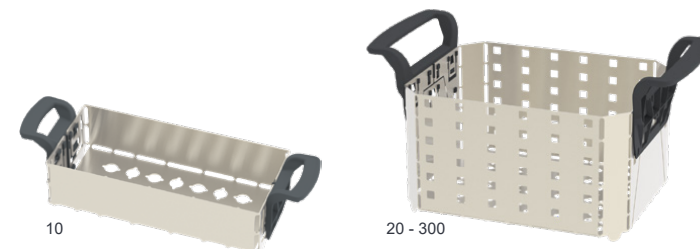

Elmasonic Table top devices Accessories

Product Information and Prices

Contents

- Modular basket system	3
Modular basket	3
Level set	7
Dividing wall set	9
Holder set	11
Silicone holder set	13
Elma starter Kit	14
Elma Pin Set	15
Silicone holder set (Bottom comb / Side comb)	17
Basket for small parts	19
- Baskets	21
Basket	21
Stacking basket	22
- Covers	23
Stainless steel cover	23
Plastic cover	25
Noise protection covers	27
- Holders and product carriers	28
Equipment holder for laboratory tubes	28
Equipment holder for sieves	28
Test tube holder	29
Holder for reaction tubes	31
Hooks holder	33
Ring stand	35
Holding clamps for Erlenmeyer flasks	36
Dental-Tray holder	39
- Inserts	41
Acid resistant insert tray	41
BD-Steribox	43
Cleaning cup	44
Cleaning glasses	46
Immersion baskets	54
Hostal tub	56
Silicone mats	58
Small parts holder	60
- Practicals	61
Cooling coil	61
Drain sieve	62
Sieve cleaning module SRH 4 / 200	63
- Elma Mutebox	65
- Elma Sink	68
- Elma Dry	71
Elmasonic Easy R Accessories	75
Plastic cover	75
Plastic cover with hole	76
Basket of goods	77
Laboratory glass holder set	78

Product Information and Prices

Elmasonic Accessories - Modular basket system

Modular basket

- stainless steel with plastic handles (10 - 120 & 180 - 300)
- ergonomic handles
- autoclavable
- Bayonet holes in the bottom for mounting holders (e.g. Elma Pin, silicone holder bottom comb)
- Square openings in the side walls (20 - 300) for mounting silicone holders

Silicone holder set

- for mounting levels, dividing walls and supports
- Product contents Silicone holder set: 10x Silicone holder per set
- easy handling
- easy positioning

dimension definition

	Silicone holder set
Order number	1125208
List price	15,00 €
Ext. dimension Dia / H (mm)	20 / 20
Weight per silicone holder (g)	4