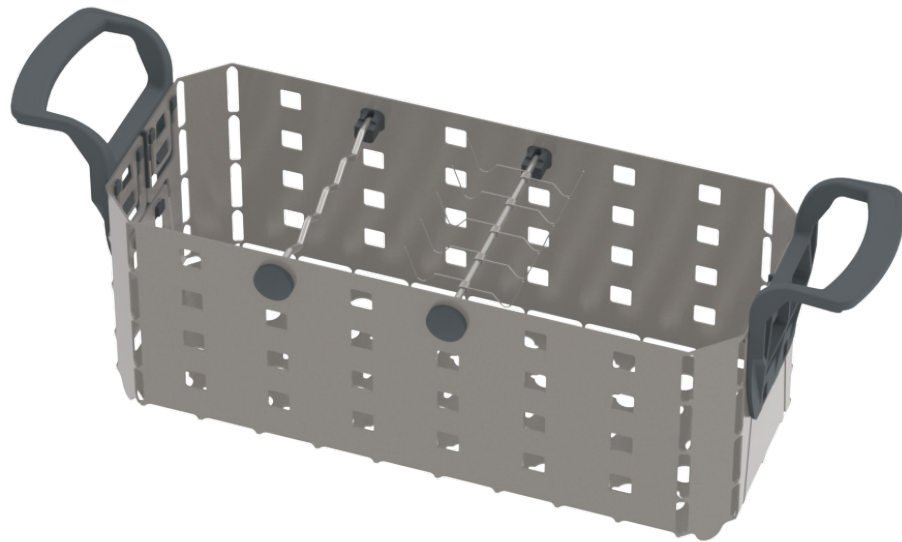

Product Information and Prices

Elmasonic Accessories - Modular basket system

Modular basket

- stainless steel with plastic handles (10 - 120 & 180 - 300)
- ergonomic handles
- autoclavable
- Bayonet holes in the bottom for mounting holders (e.g. Elma Pin, silicone holder bottom comb)
- Square openings in the side walls (20 - 300) for mounting silicone holders

Dividing wall set

- Dividing wall made of stainless steel
- for vertical division of the modular basket
- Product contents Dividing wall set: 2x Dividing wall + 10x Silicone holder per set
- autoclavable
- Square openings in the side walls for mounting silicone holders

Elmasonic Accessories - Modular basket system

Holder set

- made of stainless steel
- Holder hooks Rilsan-coated
- Holder hooks with 10 hooks
- Holder hooks for holding e.g. jewelry and watch parts
- Holder shaft with 4 shaft
- Holder shaft for holding e.g. Impression tray
- Product contents Holder set: 1x Holder shaft, 1x Holder hooks, 5x Silicone holder per set
- from device size 100, partitions are required for mounting the brackets

Elmasonic Accessories - Modular basket system

Holder set

Example of application

Basket size 60 with 1x Holder set

Basket size 100 with 1x Holder set and 1x Dividing wall set M

The drawings are meant as a visualization aid and are not true to scale.