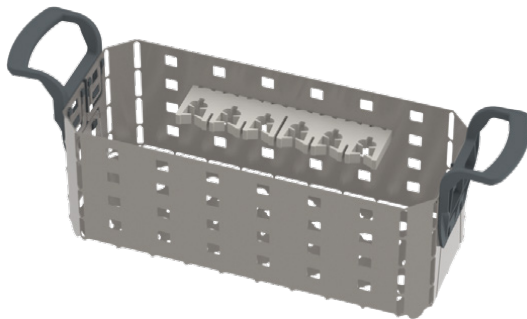

Elmasonic Accessories - Modular basket system

Modular basket

Dimension definition

150 200, 500, 900

The drawings are meant as a visualization aid and are not true to scale.

Technical specifications serve as orientation values and are subject to tolerances due to production and manufacturing. Proper operation can only be guaranteed when using original Elma devices.

Dividing wall set

- Dividing wall made of stainless steel
- for vertical division of the modular basket
- Product contents Dividing wall set: 2x Dividing wall + 10x Silicone holder per set
- autoclavable
- Square openings in the side walls for mounting silicone holders

Elmasonic Accessories - Modular basket system

Silicone holder set (Bottom comb / Side comb)

Example of application

Basket size 150 with 2x Bottom comb

Basket size 60 with 1x Side comb

The drawings are meant as a visualization aid and are not true to scale.

Technical specifications serve as orientation values and are subject to tolerances due to production and manufacturing. Proper operation can only be guaranteed when using original Elma Devices.

Elmasonic Accessories - Modular basket system