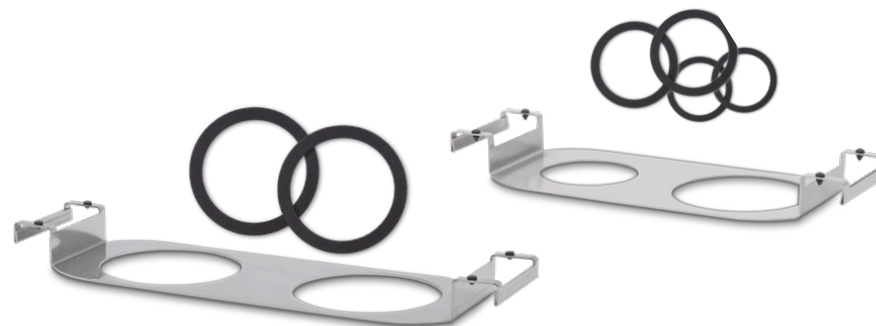

Dimension definition

Insert cover

Rubber ring

All prices ex works, excluding packaging.

The drawings are meant as a visualization aid and are not true to scale.

Technical specifications serve as orientation values and are subject to tolerances due to production and manufacturing. Proper operation can only be guaranteed when using original Elma accessories.

Elmasonic Accessories - Inserts

Insert cover

- made of stainless steel
- with 2 rubber rings
- for hanging in the ultrasonic bath
- for 2 glasses or 2 cleaning cups

Device size	30	40	60
Order number	1110262		1110261
List price	50,00 €		60,00 €
External dimensions W / D / H (mm)	285 / 110 / 35		350 / 110 / 35
Diameter cover hole Dia (mm)	65 / 90		95
External Diameter rubber ring Dia ₁ (mm)	70 / 100		100
Suitable for	30	40	60
• Elmasonic Easy	•	•	•
• Elmasonic Med	•	•	•
• Elmasonic Select	•	•	•
• Elmasonic S	•	•	•
• Elmasonic P	•	•	•