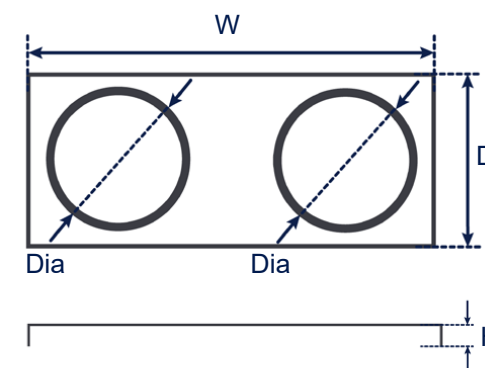

Dimension definition

Insert cover