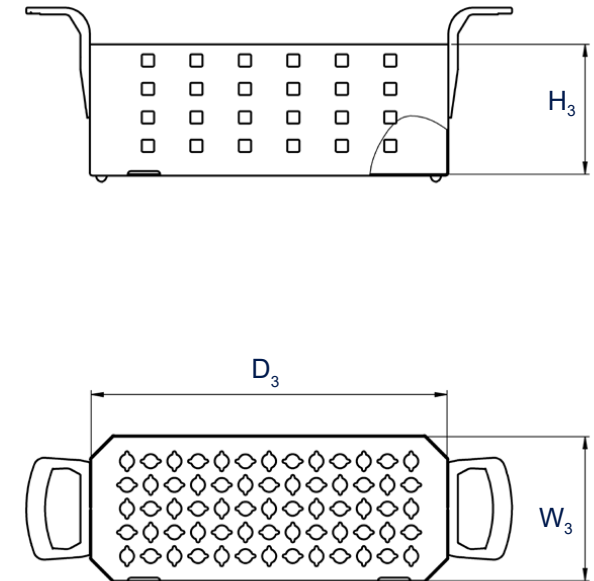

The drawings are meant as a visualization aid and are not true to scale.

Technical specifications serve as orientation values and are subject to tolerances due to production and manufacturing. Proper operation can only be guaranteed when using original Elma accessories.