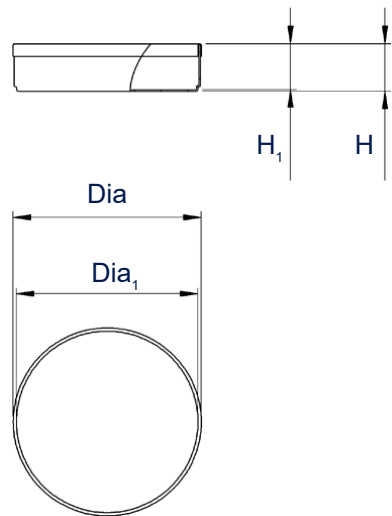

dimension definition

	Bottom comb	Side comb
Order number	1125217	1125218
List price	60,00 €	60,00 €
Ext. dimension W / D / H (mm)	105 / 10 / 35	150 / 10 / 45
Weight per silicone holder (g)	35	71
		

All prices ex works, excluding packaging.

Basket for small parts

- Basket for cleaning small parts
- made of stainless steel
- compatible with Elma pins

	Basket 1-piece 1 / 3 height	Basket 5-pieces 1 / 3 height	Miniature basket	Cover for Miniature basket	Cover for basket	Basket 4-pieces 1 / 3 height	Basket 9-pieces 1 / 3 height	Basket 1-piece 1 / 1 height
Order number	3000006012	3000006014	3000006017	3000006016	3000006018	3000006013	3000006015	3000009104
List price	21,00 €	40,00 €	13,50 €	17,00 €	13,50 €	35,00 €	62,00 €	40,00 €
Ext. dimensions Dia / H (mm)	64 / 16	64 / 16	21 / 12	20 / 4	64 / 2	64 / 16	64 / 16	64 / 42
Int. dimensions Dia ₁ / H ₁ (mm)	60 / 15	60 / 15	18 / 11	--	--	60 / 15	60 / 15	60 / 41
								

All prices ex works, excluding packaging.

The drawings are meant as a visualization aid and are not true to scale.

Technical specifications serve as orientation values and are subject to tolerances due to production and manufacturing. Proper operation can only be guaranteed when using original Elma devices.

Elmasonic Accessories - Modular basket system

Basket for small parts

Dimension definition

Baskets

Covers

The drawings are meant as a visualization aid and are not true to scale.

Technical specifications serve as orientation values and are subject to tolerances due to production and manufacturing. Proper operation can only be guaranteed when using original Elma devices.