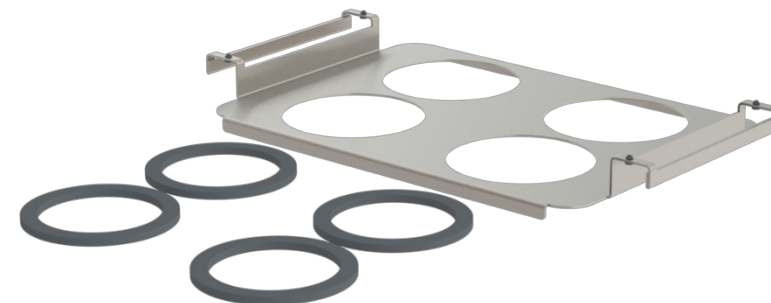

Dimension definition

Insert cover

Rubber ring

All prices ex works, excluding packaging.

The drawings are meant as a visualization aid and are not true to scale.

Technical specifications serve as orientation values and are subject to tolerances due to production and manufacturing. Proper operation can only be guaranteed when using original Elma accessories.

Elmasonic Accessories - Inserts

Insert cover

- made of stainless steel
- with 4 rubber rings
- for hanging in the ultrasonic bath
- for 4 glasses or 4 cleaning cups

	100	120	180
Order number	1111909		1111921
List price	60,00 €		80,00 €
External dimensions W / D / H (mm)	350 / 230 / 40		380 / 230 / 35
Diameter cover hole Dia (mm)	95		
External Diameter rubber ring Dia ₁ (mm)	100		
Suitable for	100	120	180
• Elmasonic Easy	•	•	•
• Elmasonic Med	•	•	•
• Elmasonic Select	•	•	•
• Elmasonic S	•	•	•
• Elmasonic P	•	•	•