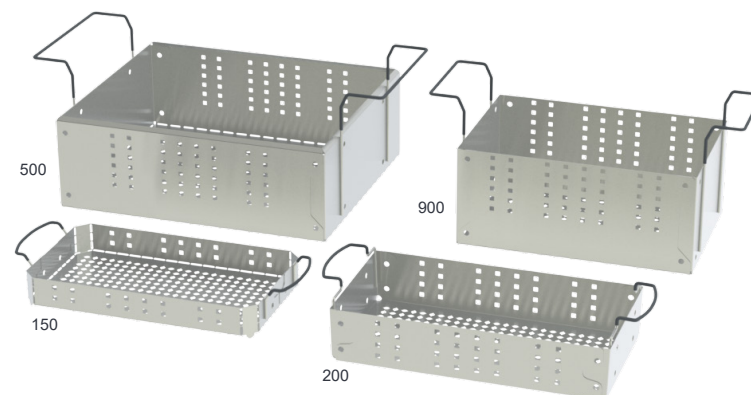

Product Information and Prices

Elmasonic Accessories - Modular basket system

Modular basket

- stainless steel with plastic handles (10 - 120 & 180 - 300)
- ergonomic handles
- autoclavable
- Bayonet holes in the bottom for mounting holders (e.g. Elma Pin, silicone holder bottom comb)
- Square openings in the side walls (20 - 300) for mounting silicone holders

Elmasonic Accessories - Modular basket system

Modular basket

Dimension definition

The drawings are meant as a visualization aid and are not true to scale.

Technical specifications serve as orientation values and are subject to tolerances due to production and manufacturing. Proper operation can only be guaranteed when using original Elma devices.

Elmasonic Accessories - Modular basket system

Modular basket

- made of stainless steel with Rilsan coated handles
- ergonomic handles
- autoclavable
- Bayonet holes in the bottom for mounting holders (e.g. Elma Pin, silicone holder bottom comb)
- Square openings in the side walls for mounting silicone holders
- the basket 200 (order no. 1108458) also serves as a holder for sterilisation baskets
 - DIN 1 / 1 short (W / D - 485 / 253 mm) (H - max. 100 mm)
 - DIN 3 / 4 (W / D - 406 / 253 mm) (H - max. 100 mm)

Silicone holder set

- for mounting levels, dividing walls and supports
- Product contents Silicone holder set: 10x Silicone holder per set
- easy handling
- easy positioning

dimension definition

	Silicone holder set
Order number	1125208
List price	15,00 €
Ext. dimension Dia / H (mm)	20 / 20
Weight per silicone holder (g)	4