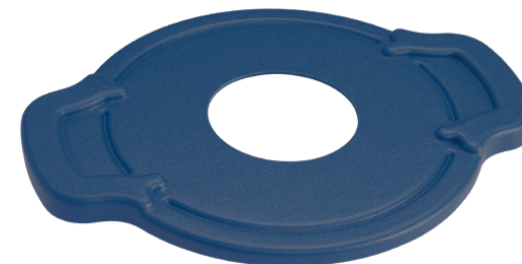

Elmasonic Easy R Accessories - Covers

Plastic cover with hole

- available in colors:
 - cobalt blue (RAL 5013)*1
- to be placed on the ultrasonic cleaning device
- for 1 cleaning glass

Elmasonic Easy	50 R
Order number	1128604
List price	26,50 €
Ext. dimensions W / D / H (mm)	345 / 275 / 20
Diameter cover hole Dia (mm)	95