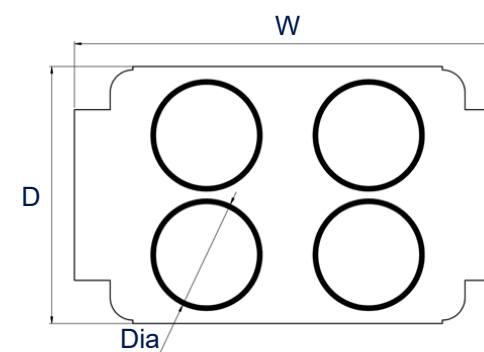

Dimension definition

Insert cover

Rubber ring

All prices ex works, excluding packaging.

The drawings are meant as a visualization aid and are not true to scale.

Technical specifications serve as orientation values and are subject to tolerances due to production and manufacturing. Proper operation can only be guaranteed when using original Elma accessories.