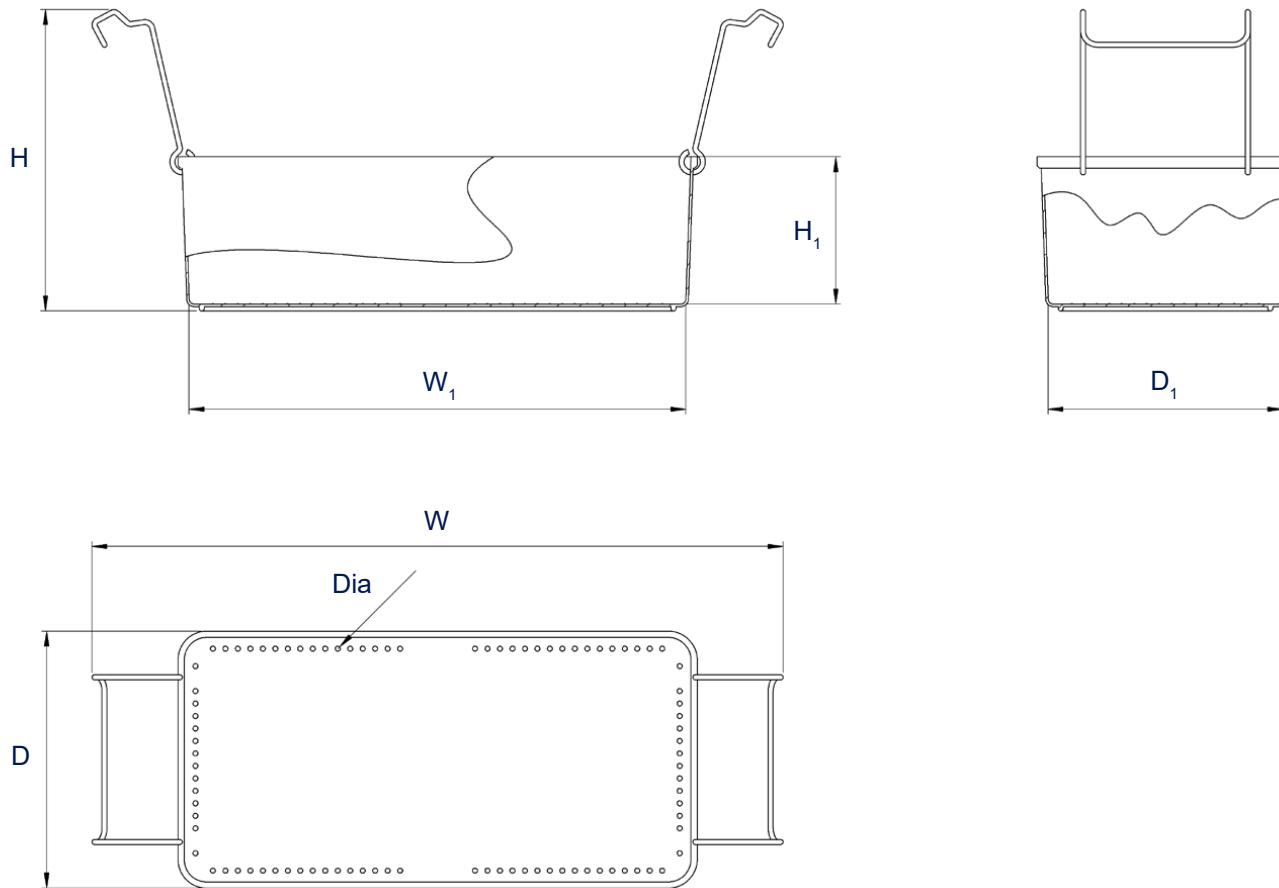

Elmasonic Accessories - Inserts

Hostal tub

Dimension definition

The drawings are merely included as a visualization aid and are not true to scale.

Technical specifications serve as orientation values and are subject to tolerances due to production and manufacturing. Proper operation can only be guaranteed when using original Elma Devices.