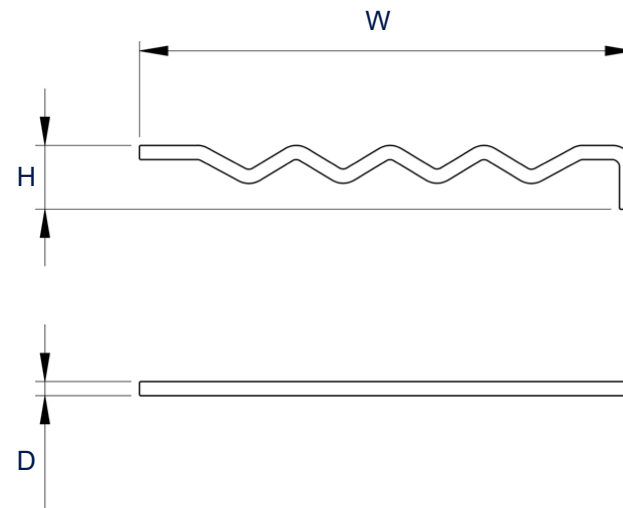

dimension definition

Holder shaft