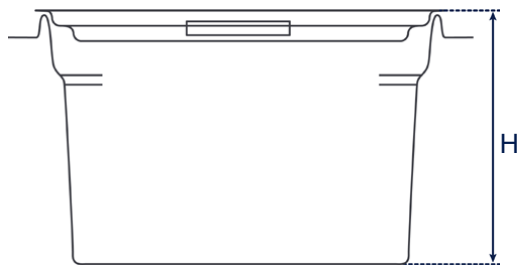

Elmasonic Accessory - Inserts

Acid resistant insert tray

Dimension definition

Tank outer dimensions

Tank internal dimensions

V_a : recommended operating capacity of the cleaning tank
(The actual operating capacity depends on the load.)