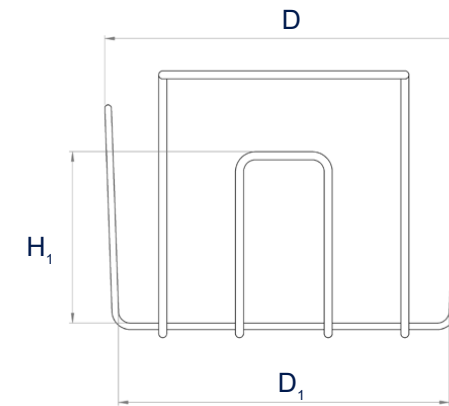

Holding clamps for Erlenmeyer flasks

Example of application

The parts shown are for illustration purposes only and are not included in the scope of delivery.

Technical specifications serve as orientation values and are subject to tolerances due to production and manufacturing. Proper operation can only be guaranteed when using original Elma devices.

Elmasonic Accessories - Holders and Product Carriers

Dental-Tray holder

- made of stainless steel
- Holders for several dental trays 1 / 2 DIN and 3 / 4 DIN

Dimension definition

	180
Order number	1104306
List price	170,00 €
Ext. dimensions W / D / H (mm)	385 / 225 / 165
Int. dimensions W ₁ / D ₁ / H ₁ (mm)	280 / 205 / 105
Suitable for	
• Elmasonic Med	•