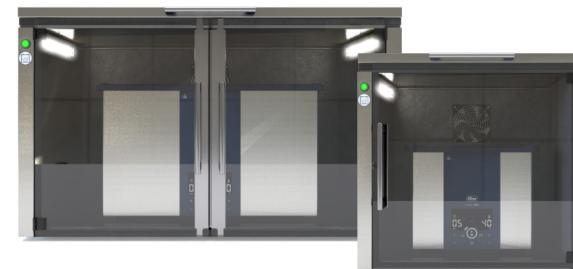

Elmasonic Accessory - Elma Mutebox

Noise protection box

- Noise of the ultrasonic cleaning device operated in the mute box is reduced up to 85 %
- vapors are exhausted via a silenced drain, so that no heat or moisture builds up inside the box
  build-up of moisture inside the box
- laterally arranged halogen lamps
- Stainless steel jacket
- Product contents:

Elma Mutebox ML: 1x Elma Mutebox ML, 1x Bottom tray with gland plate, 1x Power supply plug,
1x Manual

Elma Mutebox XL: 1x Elma Mutebox XL, 2x Bottom tray with gland plate, 1x splash plate
1x Power supply plug, 1x Manual

Ultrasonic devices not included in the scope of delivery

Device size	10	20	30	40	60	100	120	180	70	80	150	200	300
Size	ML								XL				
Order number	1111901								1123006				
List price	930,00 €								1090,00 €				
Suitable for device size	10	20	30	40	60	100	120	180	70	80	150	200	300
• Elmasonic Easy	•	•	•	•	•	•	•	•					•
• Elmasonic Med			•		•	•	•	•				•	•
• Elmasonic Select			•	•	•	•	•	•		•	•		•
• Elmasonic P			•		•		•	•	•				•
• Elmasonic xtra TT			•		•		•					•	

All prices ex works, excluding packaging.

Elmasonic device in the picture is for illustration only and is not included in the price.

Technical specifications serve as orientation values and are subject to tolerances due to production and manufacturing. Proper operation can only be guaranteed when using original Elma accessories.