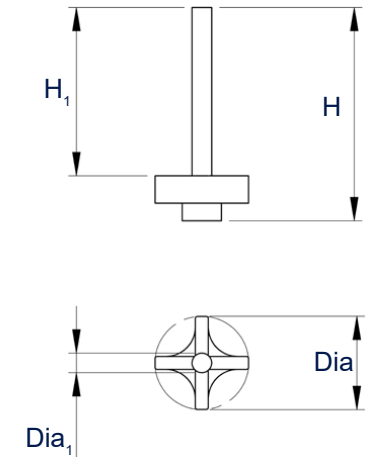

Elmasonic Accessories - Modular basket system

Elma Pin Set

Dimension definition

Elma Pin 0509 & 0158

Elma Pin 0767

Elma Pin 0613 & 0614

Elma Pin 0741 & 0772

Elma Pin 0021R & 0001R

dimension definition

	Bottom comb	Side comb
Order number	1125217	1125218
List price	60,00 €	60,00 €
Ext. dimension W / D / H (mm)	105 / 10 / 35	150 / 10 / 45
Weight per silicone holder (g)	35	71
		

All prices ex works, excluding packaging.