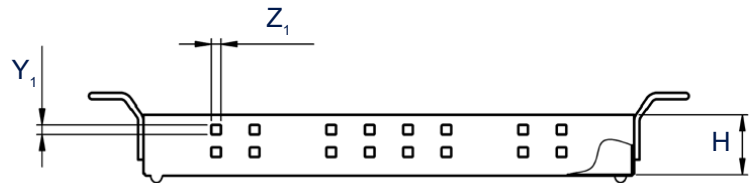

All prices ex works, excluding packaging.

Technical specifications serve as orientation values and are subject to tolerances due to production and manufacturing. Proper operation can only be guaranteed when using original Elma devices.

Elmasonic Accessories - Modular basket system

Modular basket

Dimension definition

150 200, 500, 900

The drawings are meant as a visualization aid and are not true to scale.

Technical specifications serve as orientation values and are subject to tolerances due to production and manufacturing. Proper operation can only be guaranteed when using original Elma devices.

Elmasonic Accessories - Modular basket system

Level set

- Level made of stainless steel
- for horizontal division of the modular basket
- Product contents Level set:
 - Level size S and M: 1x Level + 5x Silicone holder per set
 - Level size L and XL: 1x Level + 10x Silicone holder per set
- maximum one horizontal division per modular basket allowed
- the level can be used at different heights
- autoclavable
- Bayonet holes in the bottom for mounting holders (e.g. Elma Pin, silicone holder bottom comb)