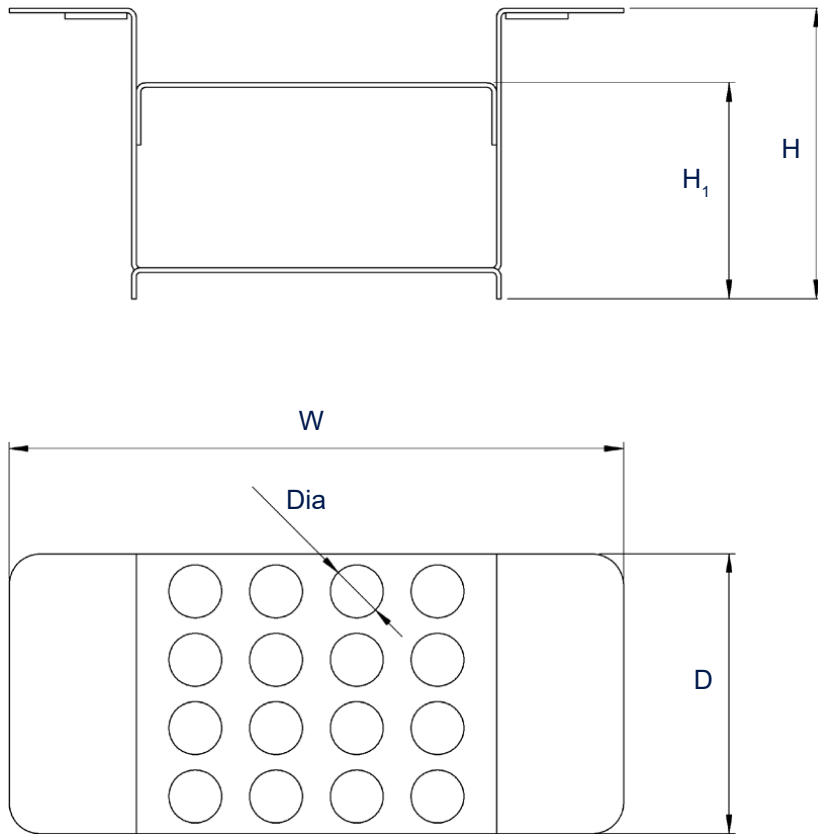

Elmasonic Accessories - Holders and product carriers

Holder for reaction tubes

Dimension definition

Example of application