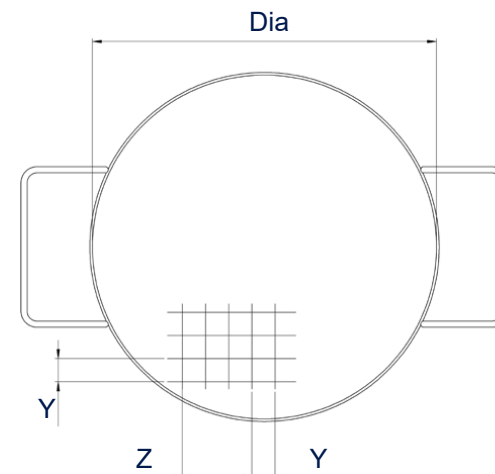

Dimension definition

All prices ex works, excluding packaging.

The drawings are meant as a visualization aid and are not true to scale.

Technical specifications serve as orientation values and are subject to tolerances due to production and manufacturing. Proper operation can only be guaranteed when using original Elma Devices.