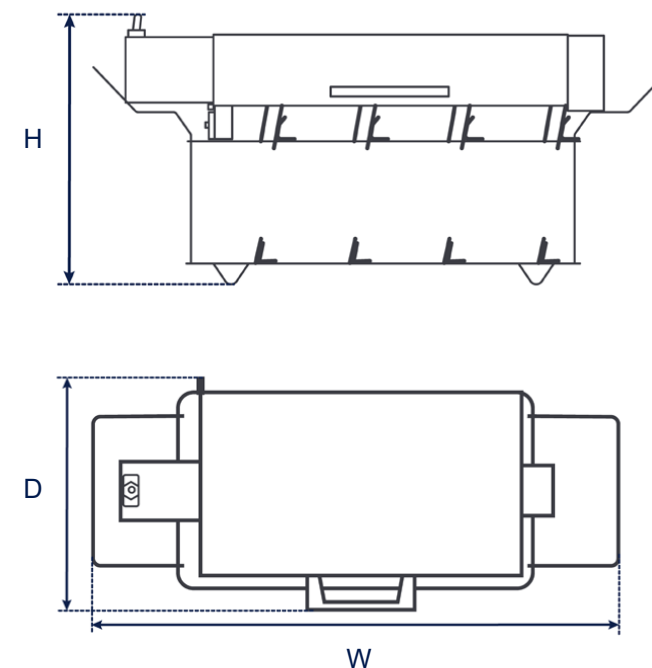

Dimension definition

All prices ex works, excluding packaging.

The drawings are meant as a visualization aid and are not true to scale.

Technical specifications serve as orientation values and are subject to tolerances due to production and manufacturing. Proper operation can only be guaranteed when using original Elma devices.