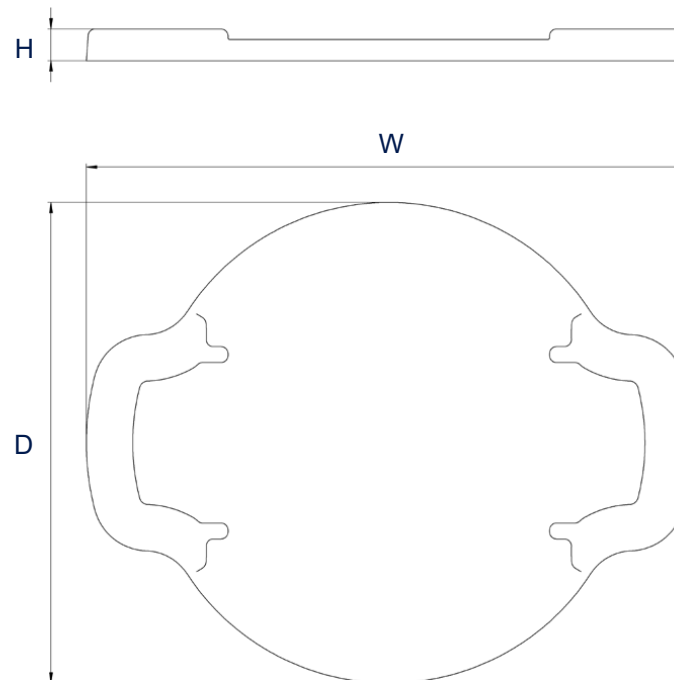

Elmasonic Easy	50 R
Order number cobalt blue (RAL 5013)	1086909
Order number ultramarine blue (RAL 5002)* ¹	1046008
List price	30,00 €
Ext. dimensions W / D / H (mm)	345 / 275 / 20

Dimension definition