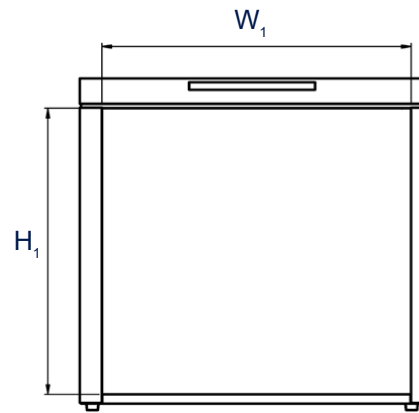

Elmasonic Accessory - Elma Mutebox

Noise protection box

Dimension definition

External dimensions
(Cover and door closed)

Internal dimensions

External dimensions
(Cover and door opened)

The drawings are meant as a visualization aid and are not true to scale.