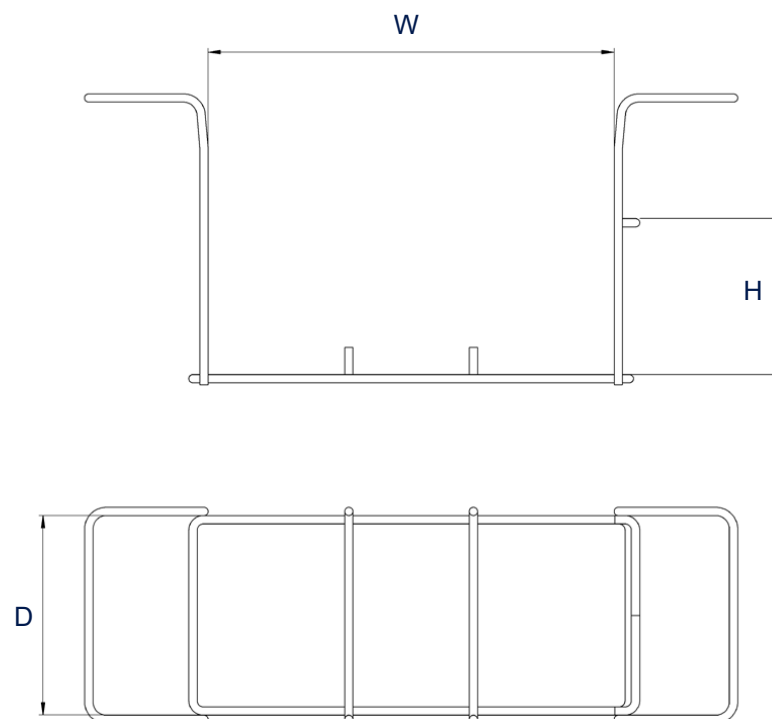

Dimension definition

Example of application