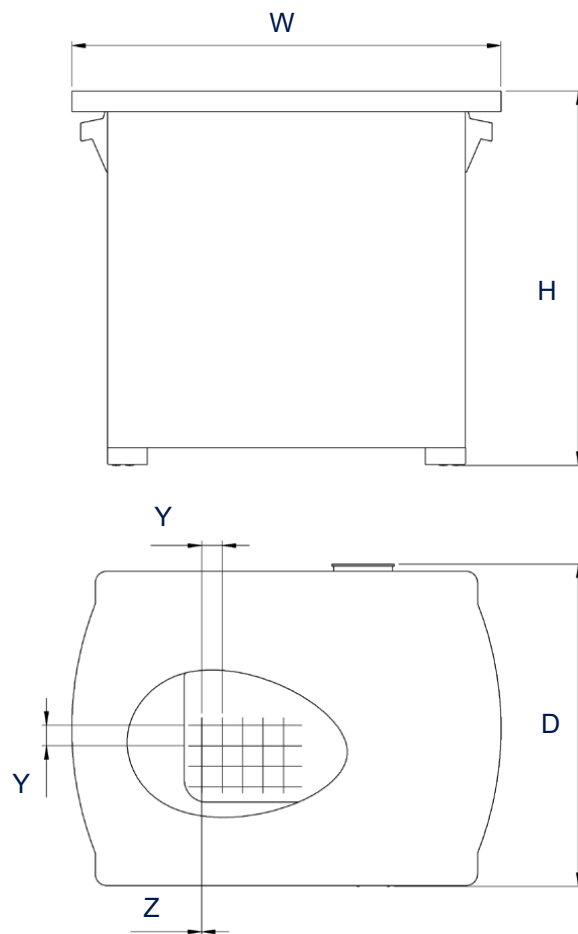

Elmasonic Accessory - Elma Dry

Drying devices

Dimension definition

Device outer dimensions