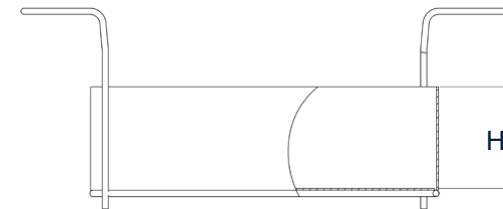

Dimension definition

All prices ex works, excluding packaging.

The drawings are meant as a visualization aid and are not true to scale.

Technical specifications serve as orientation values and are subject to tolerances due to production and manufacturing. Proper operation can only be guaranteed when using original Elma Devices.