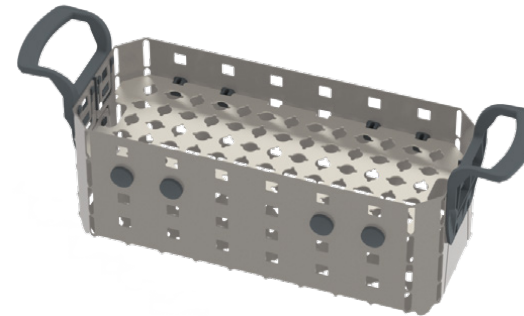

Elmasonic Accessories - Modular basket system

Level set

- Level made of stainless steel
- for horizontal division of the modular basket
- Product contents Level set:
 - Level size S and M: 1x Level + 5x Silicone holder per set
 - Level size L and XL: 1x Level + 10x Silicone holder per set
- maximum one horizontal division per modular basket allowed
- the level can be used at different heights
- autoclavable
- Bayonet holes in the bottom for mounting holders (e.g. Elma Pin, silicone holder bottom comb)

Elmasonic Accessories - Modular basket system

Level set

Dimension definition

Example of application

Basket size 60 with Level set size M

Basket size 300 with 2 Level sets size L side by side

The drawings are meant as a visualization aid and are not true to scale.

Technical specifications serve as orientation values and are subject to tolerances due to production and manufacturing. Proper operation can only be guaranteed when using original Elma devices.

Elmasonic Accessories - Modular basket system

Dividing wall set

- Dividing wall made of stainless steel
- for vertical division of the modular basket
- Product contents Dividing wall set: 2x Dividing wall + 10x Silicone holder per set
- autoclavable
- Square openings in the side walls for mounting silicone holders