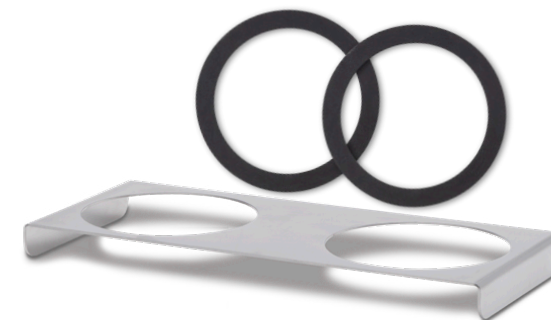

Dimension definition

Insert cover

Rubber ring

All prices ex works, excluding packaging.

The drawings are meant as a visualization aid and are not true to scale.

Technical specifications serve as orientation values and are subject to tolerances due to production and manufacturing. Proper operation can only be guaranteed when using original Elma accessories.

Elmasonic Accessories - Inserts

Insert cover

- made of stainless steel
- with 2 rubber rings
- for hanging in the cleaning basket
- for 2 glasses or 2 cleaning cups

	150	180	300
Order number	1110260		
List price	60,00 €		
External dimensions W / D / H (mm)	260 / 110 / 20		
Diameter cover hole Dia (mm)	95		
External Diameter rubber ring Dia ₁ (mm)	100		
Suitable for	150	180	300
• Elmasonic Easy		2 x	3 x
• Elmasonic Med		2 x	3 x
• Elmasonic Select	3 x	2 x	3 x
• Elmasonic S	3 x	2 x	3 x
• Elmasonic P		2 x	3 x