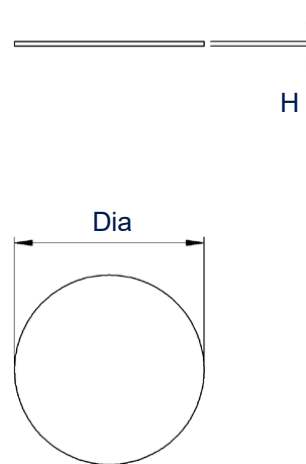

dimension definition

	Bottom comb	Side comb
Order number	1125217	1125218
List price	60,00 €	60,00 €
Ext. dimension W / D / H (mm)	105 / 10 / 35	150 / 10 / 45
Weight per silicone holder (g)	35	71
		

All prices ex works, excluding packaging.

Elmasonic Accessories - Modular basket system

Basket for small parts

Dimension definition

Baskets

Covers

The drawings are meant as a visualization aid and are not true to scale.

Technical specifications serve as orientation values and are subject to tolerances due to production and manufacturing. Proper operation can only be guaranteed when using original Elma devices.

Elmasonic Accessories - Baskets

Basket

- made of stainless steel and with Rilsan-coated handles

	70	100 medium	120 medium	100 flat	120 flat
Order number	1004247	1071801		1077166	
List price	168,00 €	190,00 €		165,00 €	
Basket int. dim. W / D / H (mm)	465 / 105 / 50	255 / 200 / 45		255 / 200 / 25	
Mesh size Y x Z (mm) / Hole diameter Dia (mm)	9 x 1				
Loading weight max. (kg)	5,0	6,0			
Suitable for	70	100 medium	120 medium	100 flat	120 flat
• Elmasonic Easy		•	•	•	•
• Elmasonic Med		•	•	•	•
• Elmasonic Select		•	•	•	•
• Elmasonic S		•	•	•	•
• Elmasonic P	•		•		•
• Elma Dry			•		•