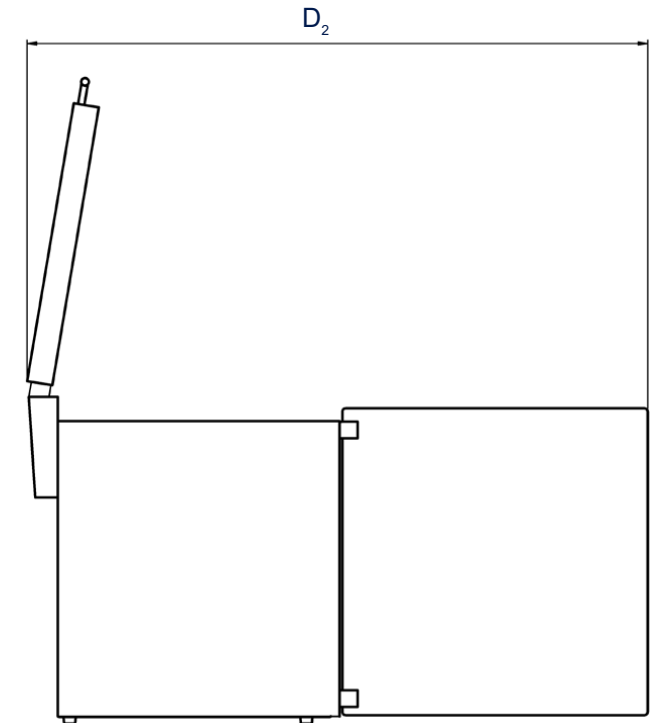

External dimensions
(Cover and door opened)