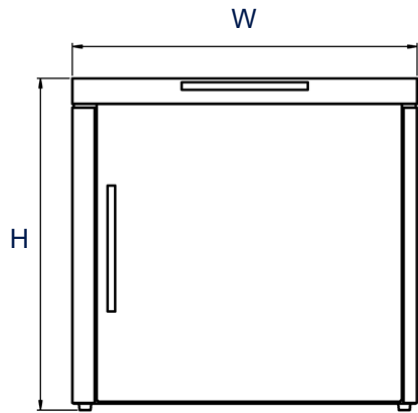

Elmasonic Accessory - Elma Mutebox

Noise protection box

Dimension definition

External dimensions
(Cover and door closed)