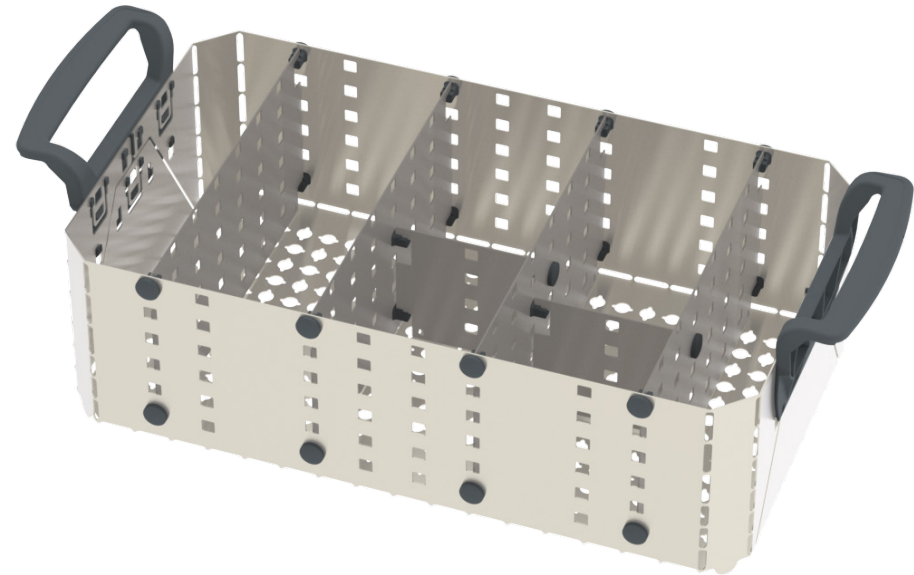

Product Information and Prices

Elmasonic Accessories - Modular basket system

Modular basket

- stainless steel with plastic handles (10 - 120 & 180 - 300)
- ergonomic handles
- autoclavable
- Bayonet holes in the bottom for mounting holders (e.g. Elma Pin, silicone holder bottom comb)
- Square openings in the side walls (20 - 300) for mounting silicone holders

Dividing wall set

- Dividing wall made of stainless steel
- for vertical division of the modular basket
- Product contents Dividing wall set: 2x Dividing wall + 10x Silicone holder per set
- autoclavable
- Square openings in the side walls for mounting silicone holders

Elmasonic Accessories - Modular basket system

Dividing wall set

Dimension definition

Example of application

Basket size 300 with 2x Dividing wall set L high + 1x Dividing wall set S high

Basket size 30 with 1x Dividing wall set S low

Elmasonic Accessories - Modular basket system

Holder set

- made of stainless steel
- Holder hooks Rilsan-coated
- Holder hooks with 10 hooks
- Holder hooks for holding e.g. jewelry and watch parts
- Holder shaft with 4 shaft
- Holder shaft for holding e.g. Impression tray
- Product contents Holder set: 1x Holder shaft, 1x Holder hooks, 5x Silicone holder per set
- from device size 100, partitions are required for mounting the brackets