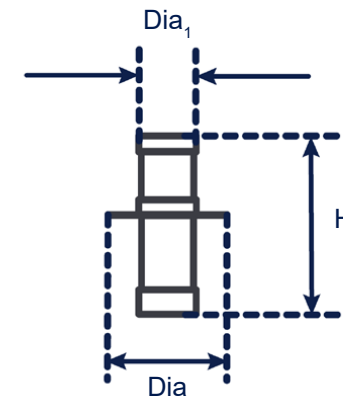

Elmasonic Accessories - Practicals

Drain sieve

- made of stainless steel
- for use in the drain of an Elmasonic S, P, Easy, Med oder Select ultrasonic device of size 30 to 300
- dirt particles ≥ 0.15 mm are caught in the wire mesh of the drain strainer and thus cannot clog the water drain
- Smallest parts ≥ 0.15 mm are caught with the drain sieve

Order number	1045648
List price	18,00 €
Dimensions ext. Dia / H (mm)	21 / 35
Diameter sieve Dia₁ (mm)	10
Mesh size wire mesh (mm)	0,15 x 0,15

Dimension definition