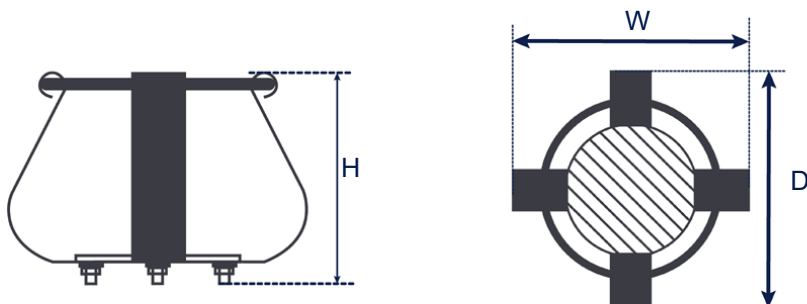

Dimension definition

All prices ex works, excluding packaging.

The drawings are meant as a visualization aid and are not true to scale.

Technical specifications serve as orientation values and are subject to tolerances due to production and manufacturing. Proper operation can only be guaranteed when using original Elma accessories.