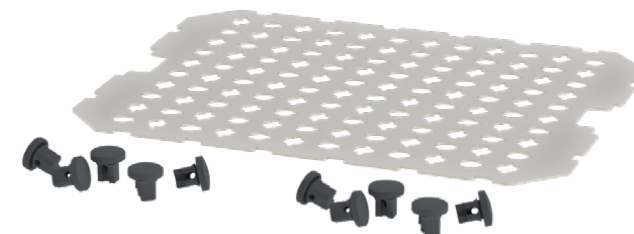

Product Information and Prices

Elmasonic Accessories - Modular basket system

Modular basket

- stainless steel with plastic handles (10 - 120 & 180 - 300)
- ergonomic handles
- autoclavable
- Bayonet holes in the bottom for mounting holders (e.g. Elma Pin, silicone holder bottom comb)
- Square openings in the side walls (20 - 300) for mounting silicone holders

Elmasonic Accessories - Modular basket system

Modular basket

- made of stainless steel with Rilsan coated handles
- ergonomic handles
- autoclavable
- Bayonet holes in the bottom for mounting holders (e.g. Elma Pin, silicone holder bottom comb)
- Square openings in the side walls for mounting silicone holders
- the basket 200 (order no. 1108458) also serves as a holder for sterilisation baskets
 - DIN 1 / 1 short (W / D - 485 / 253 mm) (H - max. 100 mm)
 - DIN 3 / 4 (W / D - 406 / 253 mm) (H - max. 100 mm)

Elmasonic Accessories - Modular basket system

Modular basket

Dimension definition

150 200, 500, 900

The drawings are meant as a visualization aid and are not true to scale.

Technical specifications serve as orientation values and are subject to tolerances due to production and manufacturing. Proper operation can only be guaranteed when using original Elma devices.

Elmasonic Accessories - Modular basket system

Level set

- Level made of stainless steel
- for horizontal division of the modular basket
- Product contents Level set:
 - Level size S and M: 1x Level + 5x Silicone holder per set
 - Level size L and XL: 1x Level + 10x Silicone holder per set
- maximum one horizontal division per modular basket allowed
- the level can be used at different heights
- autoclavable
- Bayonet holes in the bottom for mounting holders (e.g. Elma Pin, silicone holder bottom comb)