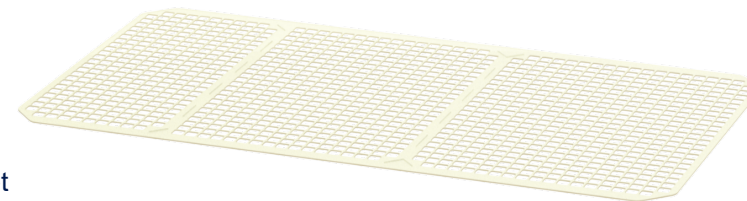

Elmasonic Accessory - Inserts

Silicone mats

- to be placed into the basket for sensitive parts protection
- The silicone mats with order numberS 1082378 and 1117991 must be cut accordingly for the different basket sizes (see cutting guide)
- the silicone mat with order number 1082379 is not cut to size

	30	40	60	100	120	150	180	300	300	450	500	600	800	900
Order number	1082379		1082378						1117991					
List price	20,00 €		40,00 €						108,00 €					
Ext. Dimensions W / D / H (mm)	193 / 100 / 1		450 / 245 / 1						560 / 460 / 1					
Mesh size Y x Z (mm)	5,5 x 1		7,5 x 1						7,5 x 1,5					
Suitable for	30	40	60	100	120	150	180	300	300	450	500	600	800	900
• Elmasonic Easy	•	•	•	•	•		•	•						
• Elmasonic Med	•		•	•	•		•	•			•			•
• Elmasonic Select	•	•	•	•	•	•	•	•			•			•
• Elmasonic S	•	•	•	•	•	•	•	•		•				•
• Elmasonic P	•		•	•	•		•	•						
• Elma Dry	•				•			•						
• Elmasonic xtra ST									•		•	•	•	

All prices ex works, excluding packaging.

Technical specifications serve as orientation values and are subject to tolerances due to production and manufacturing. Proper operation can only be guaranteed when using original Elma accessories.