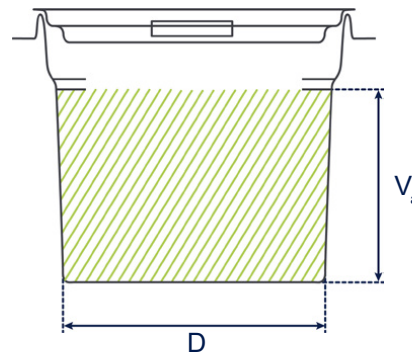

Elmasonic Accessory - Inserts

Acid resistant insert tray

Dimension definition

Tank outer dimensions

Tank internal dimensions

V_a : recommended operating capacity of the cleaning tank
(The actual operating capacity depends on the load.)