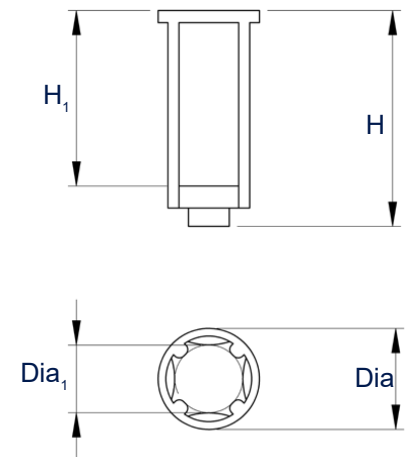

Elmasonic Accessories - Modular basket system

Elma Pin Set

Dimension definition

Elma Pin 0509 & 0158

Elma Pin 0767

Elma Pin 0613 & 0614

Elma Pin 0741 & 0772

Elma Pin 0021R & 0001R

dimension definition

	Bottom comb	Side comb
Order number	1125217	1125218
List price	60,00 €	60,00 €
Ext. dimension W / D / H (mm)	105 / 10 / 35	150 / 10 / 45
Weight per silicone holder (g)	35	71
		

All prices ex works, excluding packaging.