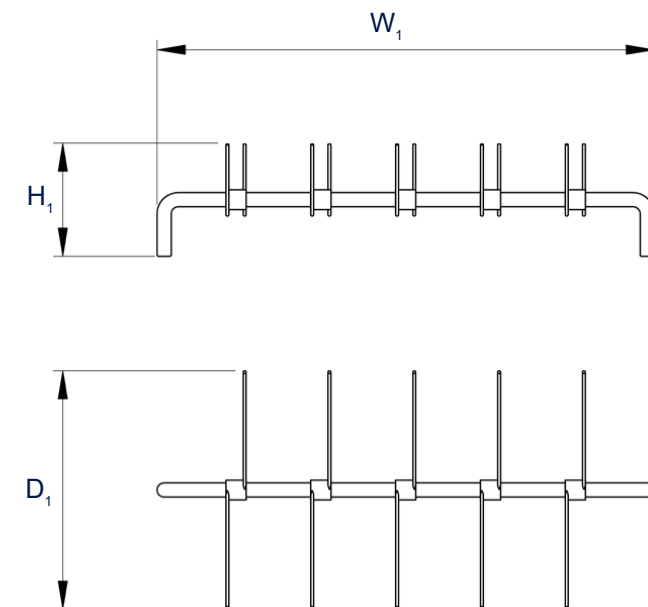

Holder hooks