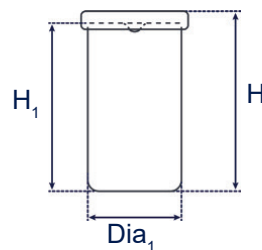

Dimension definition

Cleaning glass
with plastic
cover

Rubber ring

All prices ex works, excluding packaging.

The drawings are meant as a visualization aid and are not true to scale.

Technical specifications serve as orientation values and are subject to tolerances due to production and manufacturing. Proper operation can only be guaranteed when using original Elma accessories.