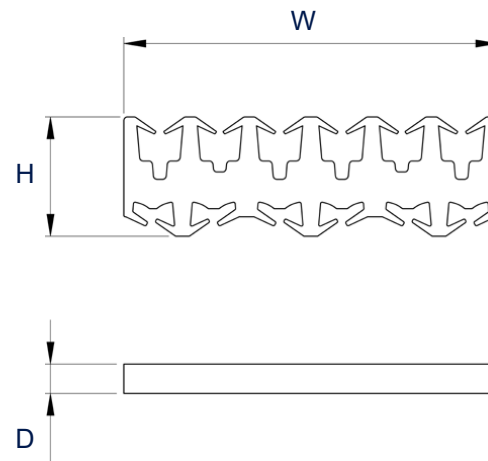

Elmasonic Accessories - Modular basket system

Modular basket

Dimension definition

150 200, 500, 900

The drawings are meant as a visualization aid and are not true to scale.

Technical specifications serve as orientation values and are subject to tolerances due to production and manufacturing. Proper operation can only be guaranteed when using original Elma devices.

The drawings are meant as a visualization aid and are not true to scale.

Technical specifications serve as orientation values and are subject to tolerances due to production and manufacturing. Proper operation can only be guaranteed when using original Elma Devices.

Elmasonic Accessories - Modular basket system

Silicone holder set (Bottom comb / Side comb)

- for holding various instruments, containers (e.g. flasks) and workpieces
- Scope of delivery silicone holder set bottom comb: 10x silicone holder bottom comb each per set
- Scope of delivery silicone holder set side comb: 5x silicone holder side comb each per set
- Color: White

dimension definition

	Bottom comb	Side comb
Order number	1125217	1125218
List price	60,00 €	60,00 €
Ext. dimension W / D / H (mm)	105 / 10 / 35	150 / 10 / 45
Weight per silicone holder (g)	35	71
		

All prices ex works, excluding packaging.