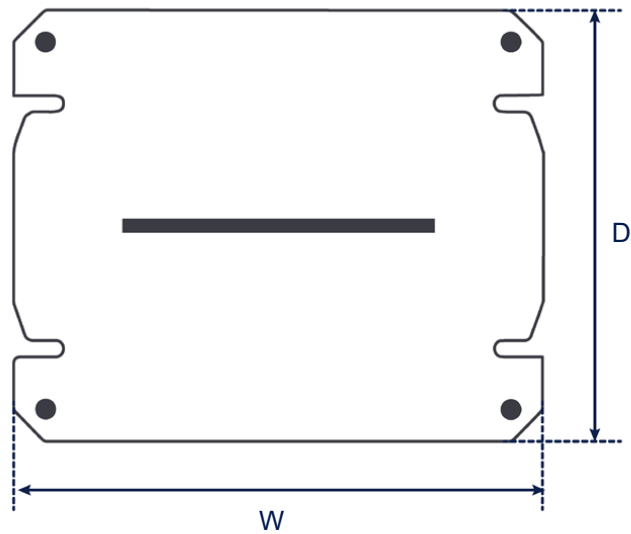

Elmasonic Accessories - Covers

Stainless steel cover

Dimension definition

The drawings are meant as a visualization aid and are not true to scale.

Technical specifications serve as orientation values and are subject to tolerances due to production and manufacturing. Proper operation can only be guaranteed when using original Elma devices.