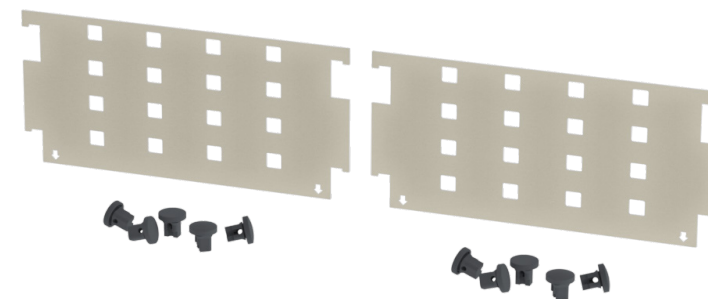

Elmasonic Accessories - Modular basket system

Level set

- Level made of stainless steel
- for horizontal division of the modular basket
- Product contents Level set:
 - Level size S and M: 1x Level + 5x Silicone holder per set
 - Level size L and XL: 1x Level + 10x Silicone holder per set
- maximum one horizontal division per modular basket allowed
- the level can be used at different heights
- autoclavable
- Bayonet holes in the bottom for mounting holders (e.g. Elma Pin, silicone holder bottom comb)

Elmasonic Accessories - Modular basket system

Level set

Dimension definition

Example of application

Basket size 60 with Level set size M

Basket size 300 with 2 Level sets size L side by side

The drawings are meant as a visualization aid and are not true to scale.

Dividing wall set

- Dividing wall made of stainless steel
- for vertical division of the modular basket
- Product contents Dividing wall set: 2x Dividing wall + 10x Silicone holder per set
- autoclavable
- Square openings in the side walls for mounting silicone holders