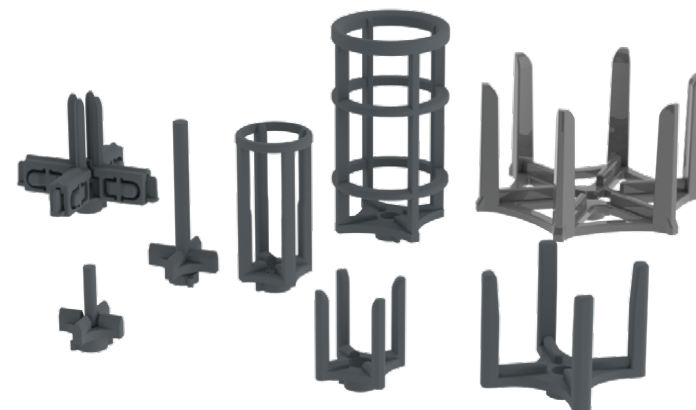

Dividing wall set

- Dividing wall made of stainless steel
- for vertical division of the modular basket
- Product contents Dividing wall set: 2x Dividing wall + 10x Silicone holder per set
- autoclavable
- Square openings in the side walls for mounting silicone holders

Elmasonic Accessories - Modular basket system

Elma starter Kit

- Product contents Elma starter Kit: 3x each Elma Pin 0741 and 0772 per Kit
2x each Elma Pin 0509, 0158, 0767, 0613+0614, 0021R and 0001R per Kit
2x silicone holder side comb and bottom comb each per Kit
- for further features on the individual Elma pins and silicone holders, see page 9 onwards

	Elma starter Kit
Order number	1124042
List price	50,00 €

All prices ex works, excluding packaging.

The drawings are meant as a visualization aid and are not true to scale.

Technical specifications serve as orientation values and are subject to tolerances due to production and manufacturing. Proper operation can only be guaranteed when using original Elma Devices.

Elmasonic Accessories - Modular basket system

Elma Pin Set

- made of plastic
- Color: Black
- For mounting and holding various components
- Product contents Elma Pin Set: 10x Elma Pin per set
- Bayonet lock for easy mounting on the bottom of the baskets and on the levels