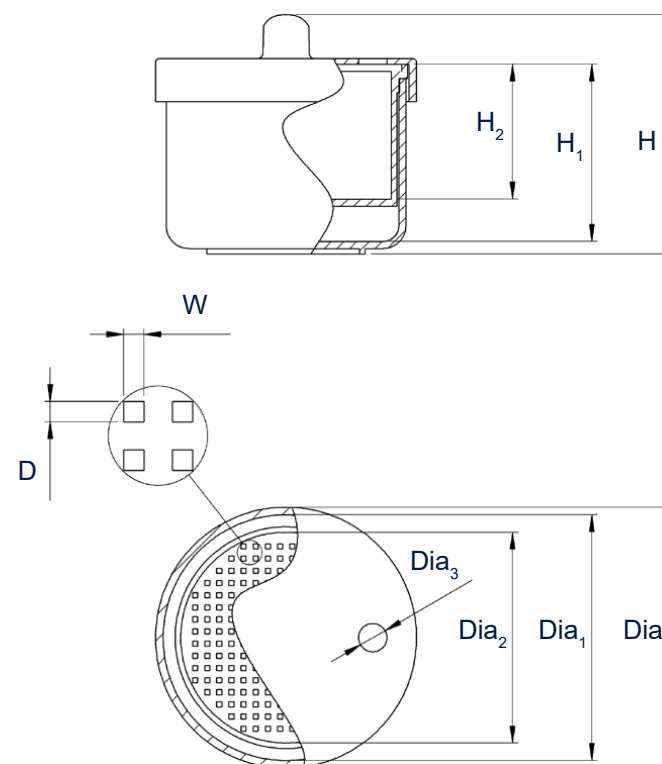

Dimension definition

All prices ex works, excluding packaging.

The drawings are merely included as a visualization aid and are not true to scale.

Technical specifications serve as orientation values and are subject to tolerances due to production and manufacturing. Proper operation can only be guaranteed when using original Elma accessories.