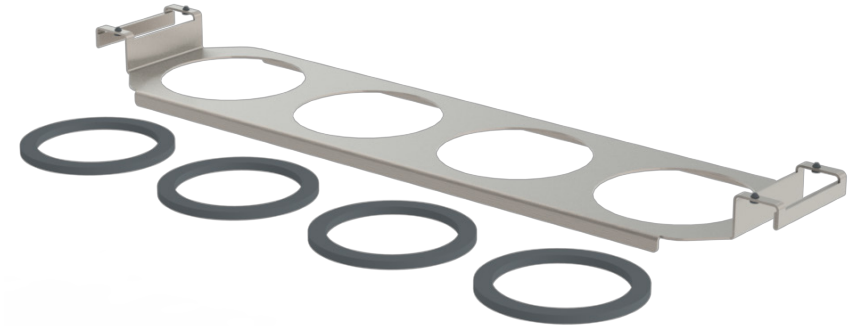

Elmasonic Accessories - Inserts

Insert cover

- made of stainless steel
- with 2 rubber rings
- for hanging in the cleaning basket
- for 2 glasses or 2 cleaning cups

	150	180	300
Order number	1110260		
List price	60,00 €		
External dimensions W / D / H (mm)	260 / 110 / 20		
Diameter cover hole Dia (mm)	95		
External Diameter rubber ring Dia ₁ (mm)	100		
Suitable for	150	180	300
• Elmasonic Easy		2 x	3 x
• Elmasonic Med		2 x	3 x
• Elmasonic Select	3 x	2 x	3 x
• Elmasonic S	3 x	2 x	3 x
• Elmasonic P		2 x	3 x

Dimension definition

Insert cover

Rubber ring

All prices ex works, excluding packaging.

The drawings are meant as a visualization aid and are not true to scale.

Technical specifications serve as orientation values and are subject to tolerances due to production and manufacturing. Proper operation can only be guaranteed when using original Elma accessories.

Elmasonic Accessories - Inserts

Insert cover

- made of stainless steel
- with 4 rubber rings
- for hanging in the ultrasonic bath
- for 4 glasses or 4 cleaning cups

	80
Order number	1111906
List price	90,00 €
External dimensions W / D / H (mm)	550 / 130 / 40
Diameter cover hole Dia (mm)	95
External Diameter rubber ring Dia ₁ (mm)	100
Suitable for	80
• Elmasonic Select	•
• Elmasonic S	•