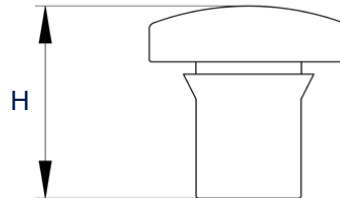

All prices ex works, excluding packaging.

The drawings are meant as a visualization aid and are not true to scale.

Technical specifications serve as orientation values and are subject to tolerances due to production and manufacturing. Proper operation can only be guaranteed when using original Elma Devices.