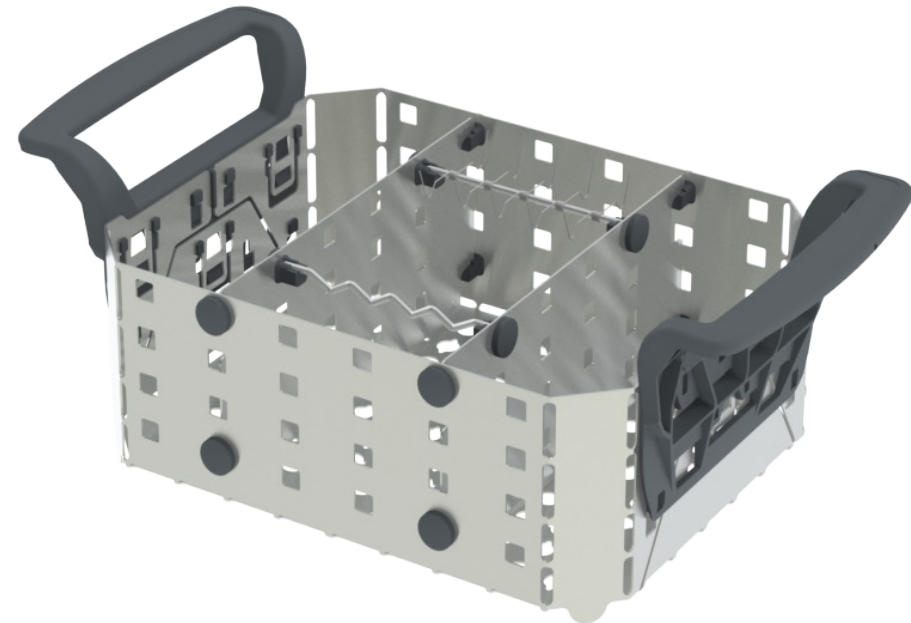

Product Information and Prices

Elmasonic Accessories - Modular basket system

Modular basket

- stainless steel with plastic handles (10 - 120 & 180 - 300)
- ergonomic handles
- autoclavable
- Bayonet holes in the bottom for mounting holders (e.g. Elma Pin, silicone holder bottom comb)
- Square openings in the side walls (20 - 300) for mounting silicone holders

Dividing wall set

- Dividing wall made of stainless steel
- for vertical division of the modular basket
- Product contents Dividing wall set: 2x Dividing wall + 10x Silicone holder per set
- autoclavable
- Square openings in the side walls for mounting silicone holders

Elmasonic Accessories - Modular basket system

Holder set

Example of application

Basket size 60 with 1x Holder set

Basket size 100 with 1x Holder set and 1x Dividing wall set M

The drawings are meant as a visualization aid and are not true to scale.

Technical specifications serve as orientation values and are subject to tolerances due to production and manufacturing. Proper operation can only be guaranteed when using original Elma devices.

Elmasonic Accessories - Modular basket system