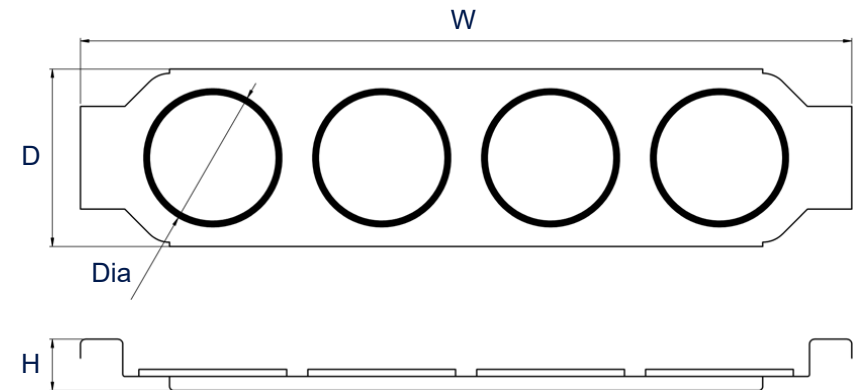

Dimension definition

Insert cover

Rubber ring

All prices ex works, excluding packaging.

The drawings are meant as a visualization aid and are not true to scale.

Technical specifications serve as orientation values and are subject to tolerances due to production and manufacturing. Proper operation can only be guaranteed when using original Elma accessories.