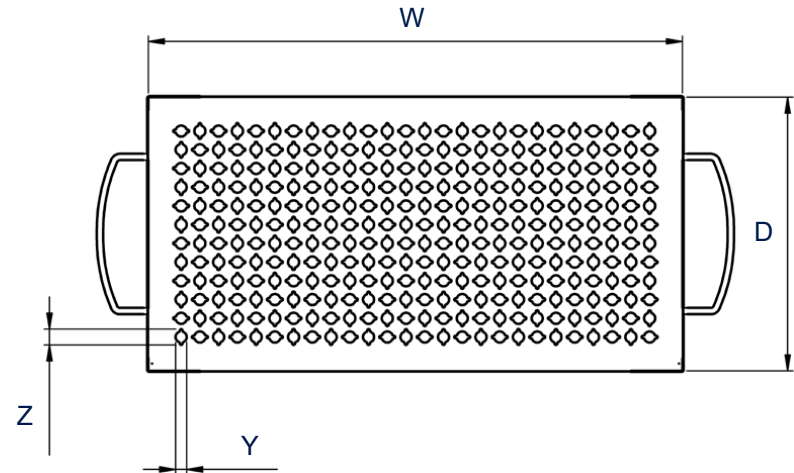

Elmasonic Accessories - Modular basket system

Modular basket

Dimension definition

150 200, 500, 900

The drawings are meant as a visualization aid and are not true to scale.

Technical specifications serve as orientation values and are subject to tolerances due to production and manufacturing. Proper operation can only be guaranteed when using original Elma devices.

Elmasonic Accessories - Modular basket system

Level set

- Level made of stainless steel
- for horizontal division of the modular basket
- Product contents Level set:
 - Level size S and M: 1x Level + 5x Silicone holder per set
 - Level size L and XL: 1x Level + 10x Silicone holder per set
- maximum one horizontal division per modular basket allowed
- the level can be used at different heights
- autoclavable
- Bayonet holes in the bottom for mounting holders (e.g. Elma Pin, silicone holder bottom comb)