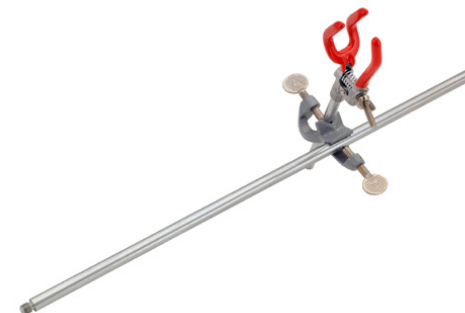

Product Information and Prices

Elmasonic Easy R Accessories - Holder

Laboratory glass holder set

- for holding laboratory bottles with a neck diameter of up to 40mm
- Stainless steel tripod rod with a length of 600mm