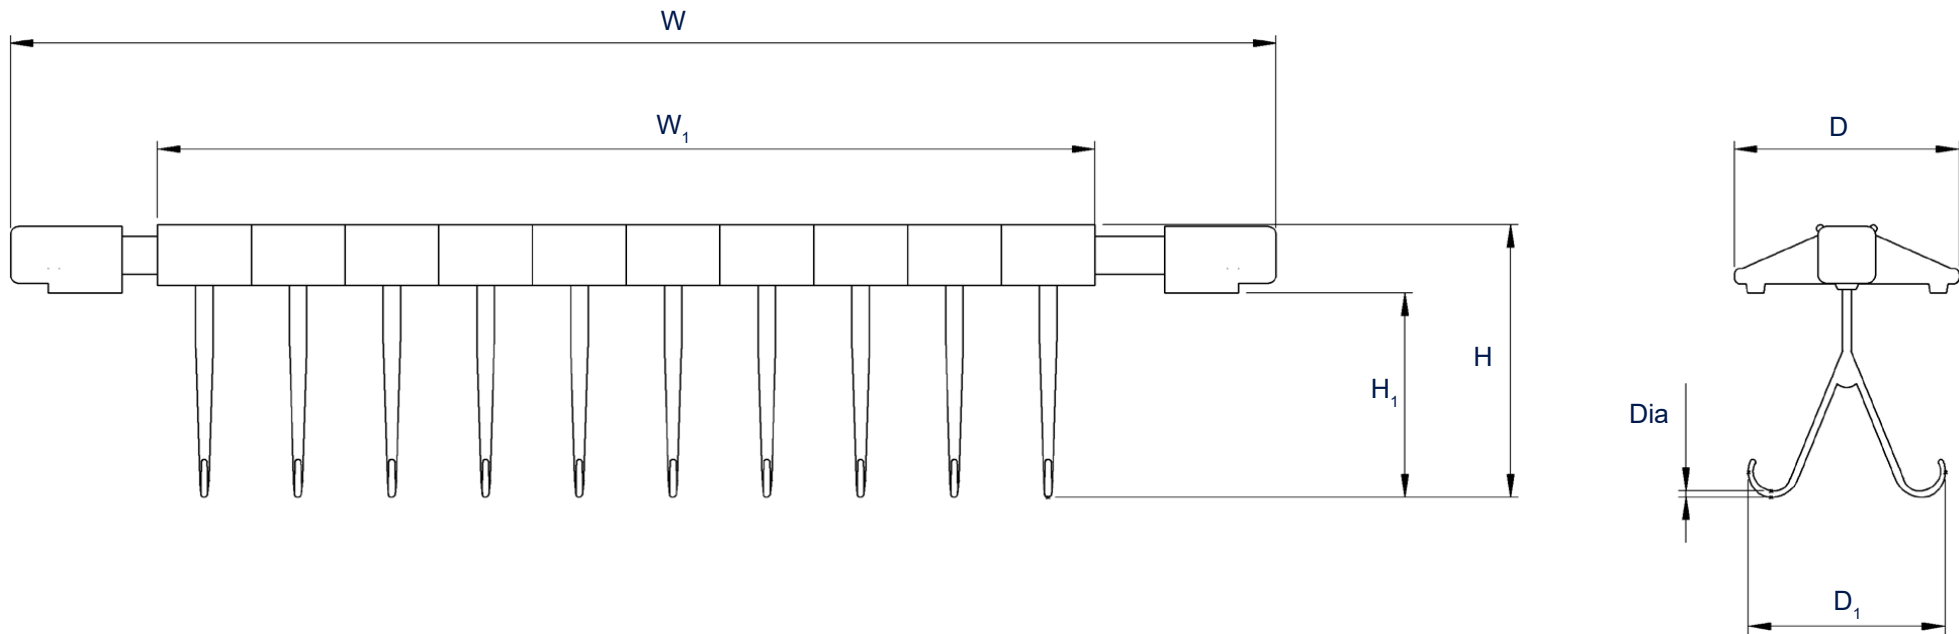

Elmasonic Accessories - Holders and Product Carriers

Hooks holder

Dimension definition

The drawings are meant as a visualization aid and are not true to scale.

The parts shown are for illustration purposes only and are not included in the scope of delivery.

Technical specifications serve as orientation values and are subject to tolerances due to production and manufacturing. Proper operation can only be guaranteed when using original Elma devices.