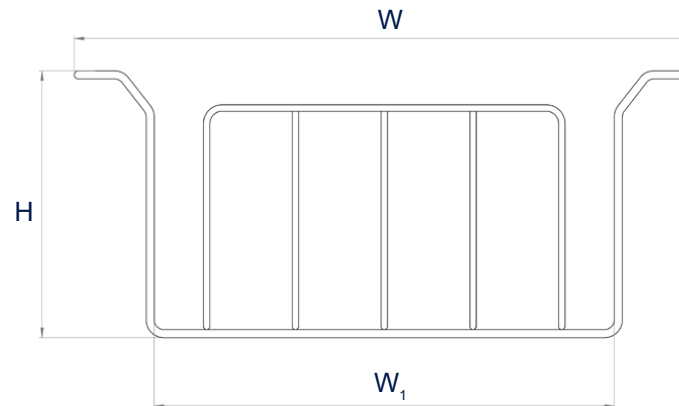

Holding clamps for Erlenmeyer flasks

Example of application

The parts shown are for illustration purposes only and are not included in the scope of delivery.

Technical specifications serve as orientation values and are subject to tolerances due to production and manufacturing. Proper operation can only be guaranteed when using original Elma devices.

Elmasonic Accessories - Holders and Product Carriers

Dental-Tray holder

- made of stainless steel
- Holders for several dental trays 1 / 2 DIN and 3 / 4 DIN

Dimension definition

	180
Order number	1104306
List price	170,00 €
Ext. dimensions W / D / H (mm)	385 / 225 / 165
Int. dimensions W ₁ / D ₁ / H ₁ (mm)	280 / 205 / 105
Suitable for	
• Elmasonic Med	•